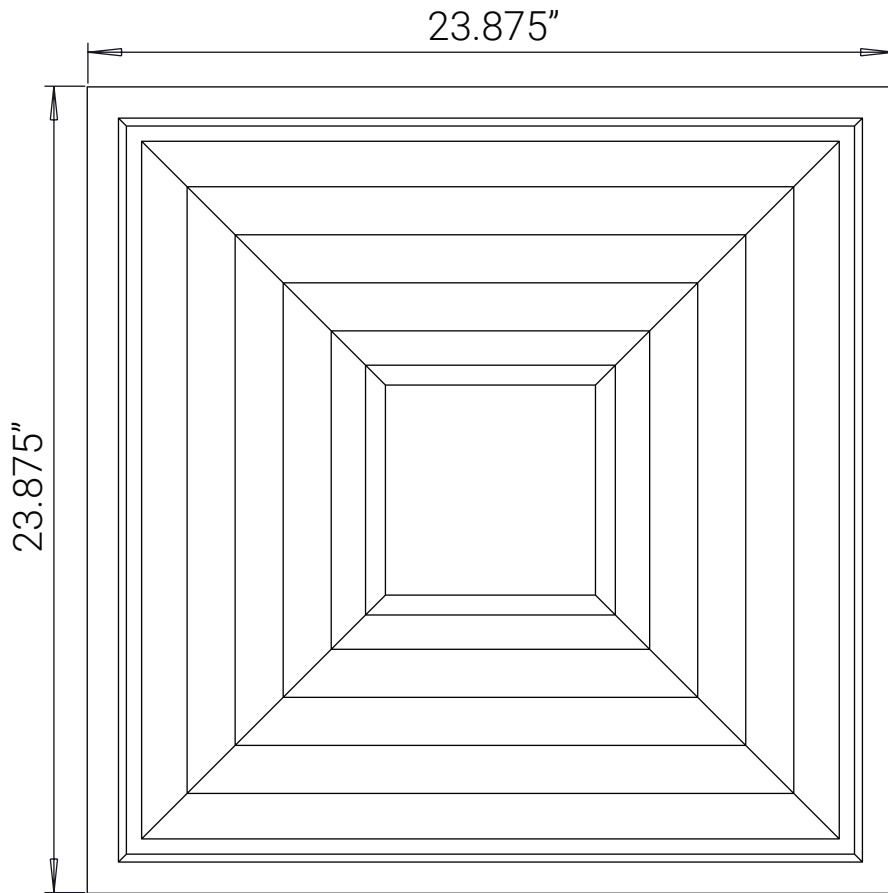

## Front View

## Side View

## Aristocrat Ceiling Tiles

**Part Number:** V1-ARISTO-22\*\*\* (3-character color code)

**Size:** 2' x 2' (nominal)

**Material:** 0.013" thick rigid vinyl plastic

**Installation:** 15/16" grid

**Separate Border Tile:** Required