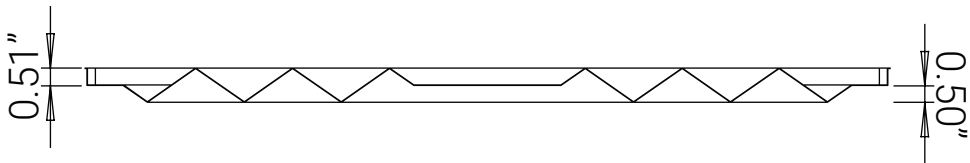

## Front View

## Side View

## Aristocrat Ceiling Tiles

**Part Number:** V1-ARISTO-22\*\*\* (3-character color code)

**Size:** 2' x 2' (nominal)

**Material:** 0.013" thick rigid vinyl plastic

**Installation:** 15/16" grid

**Separate Border Tile:** Required