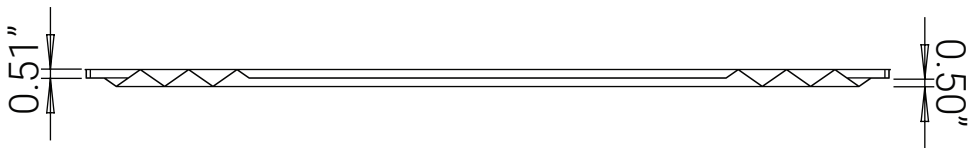

Front View

Isometric View

Side View

ceilume®

1-800-557-0654
info@ceilume.com

Aristocrat Ceiling Panels

Part Number: V1-ARISTO-24*** (3-character color code)

Size: 2' x 4' (nominal)

Material: 0.013" thick rigid vinyl plastic

Installation: 15/16" grid

Separate Border Tile: Required

Pass-through Sprinklers: Not recommended

Drop-out Installation: Yes