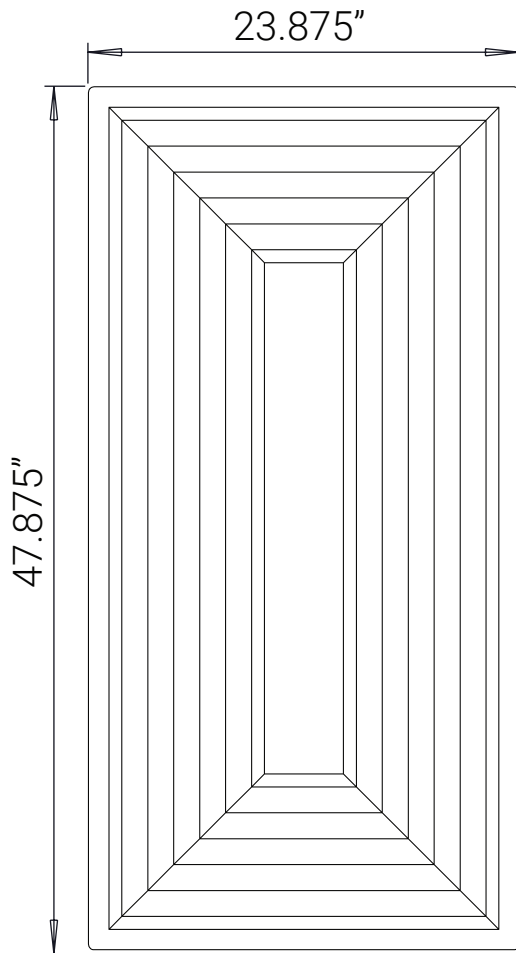

Front View

Isometric View

Side View

ceilume®

1-800-557-0654
info@ceilume.com

Aristocrat Ceiling Panels

Part Number: V1-ARISTO-24*** (3-character color code)

Size: 2' x 4' (nominal)

Material: 0.013" thick rigid vinyl plastic

Installation: 15/16" grid

Separate Border Tile: Required

Pass-through Sprinklers: Not recommended

Drop-out Installation: Yes