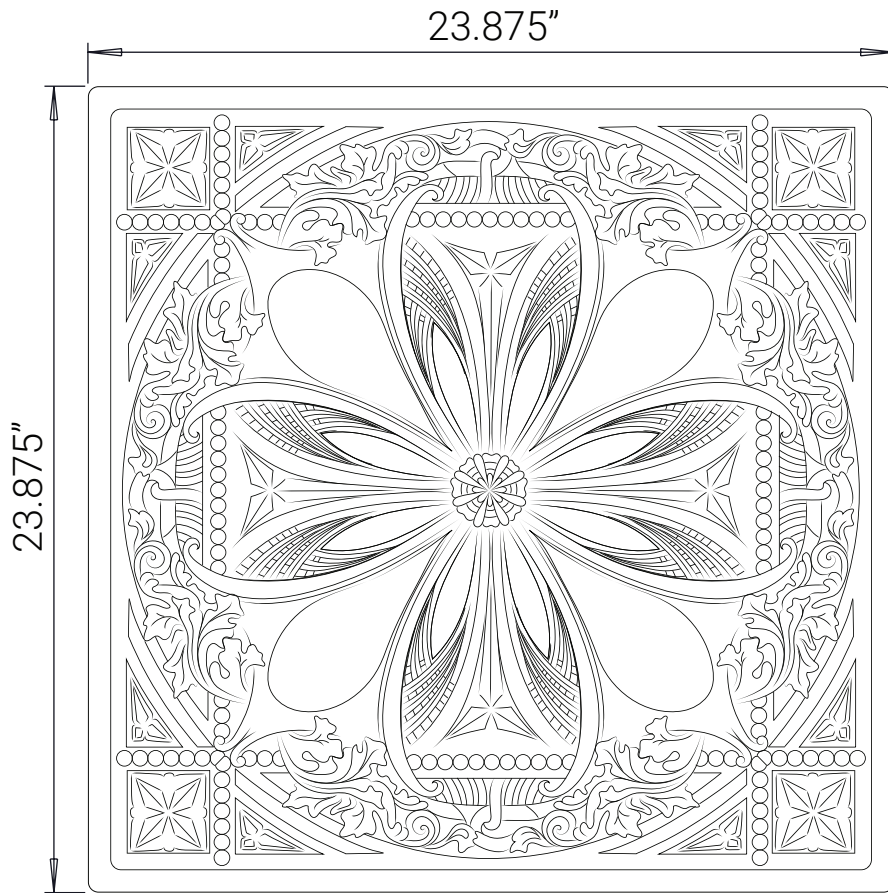

Front View

Side View

Isometric View

ceilume®

1-800-557-0654
info@ceilume.com

Avalon Ceiling Tiles

Part Number: V3-AVALON-22*** (3-character color code)

Size: 2' x 2' (nominal)

Material: 0.030" thick rigid vinyl plastic

Installation: 15/16" grid, 9/16" grid, refacing, glue-up

Separate Border Tile: Required

Pass-through Sprinklers: Yes, with mineral fiber backer

Drop-out Installation: No