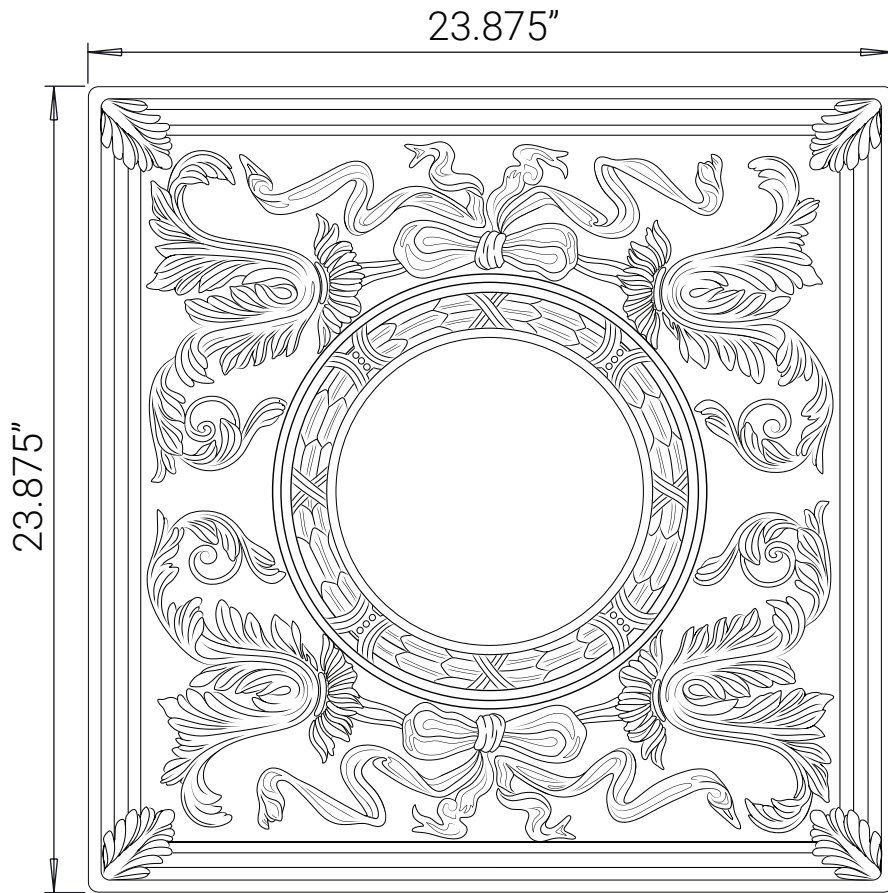

## Front View

## Side View

### Bella Ceiling Tiles

**Part Number:** V3-BELLA-22\*\*\* (3-character color code)

**Size:** 2' x 2' (nominal)

**Material:** 0.030" thick rigid vinyl plastic

**Installation:** 15/16" grid, 9/16" grid, refacing, glue-up