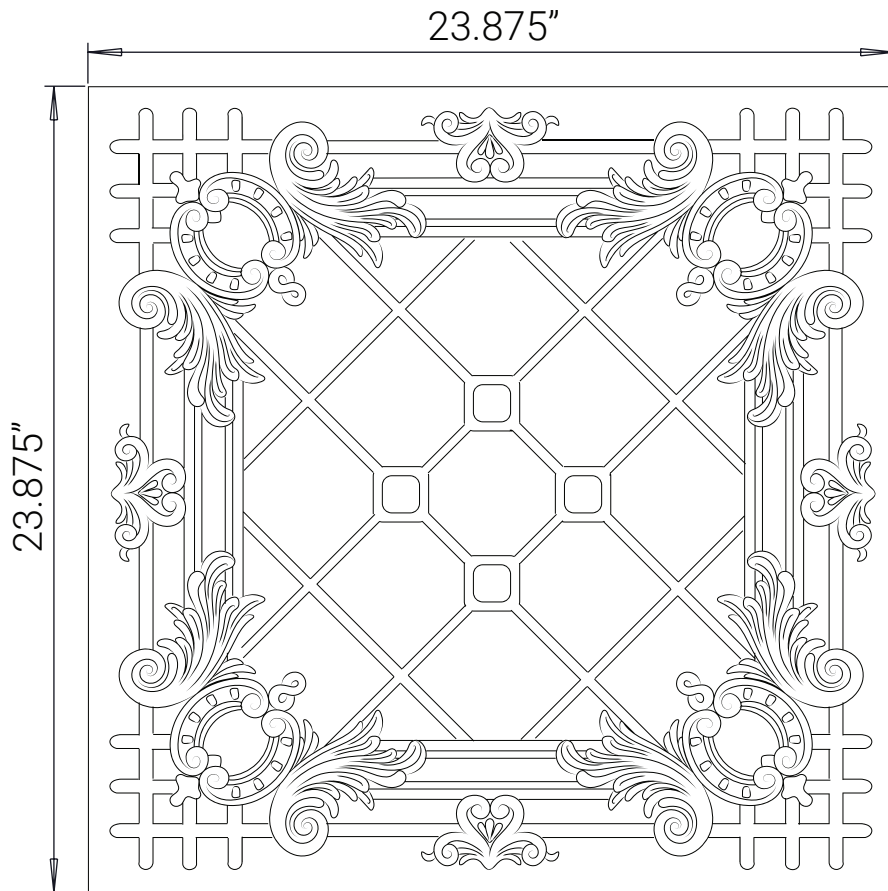

Front View

Side View

Isometric View

ceilume®

1-800-557-0654
info@ceilume.com

Bentley Ceiling Tiles

Part Number: V3-BENT-22*** (3-character color code)

Size: 2' x 2' (nominal)

Material: 0.030" thick rigid vinyl plastic

Installation: Refacing, glue-up

Separate Border Tile: Required

Pass-through Sprinklers: Yes, with mineral fiber backer

Drop-out Installation: No