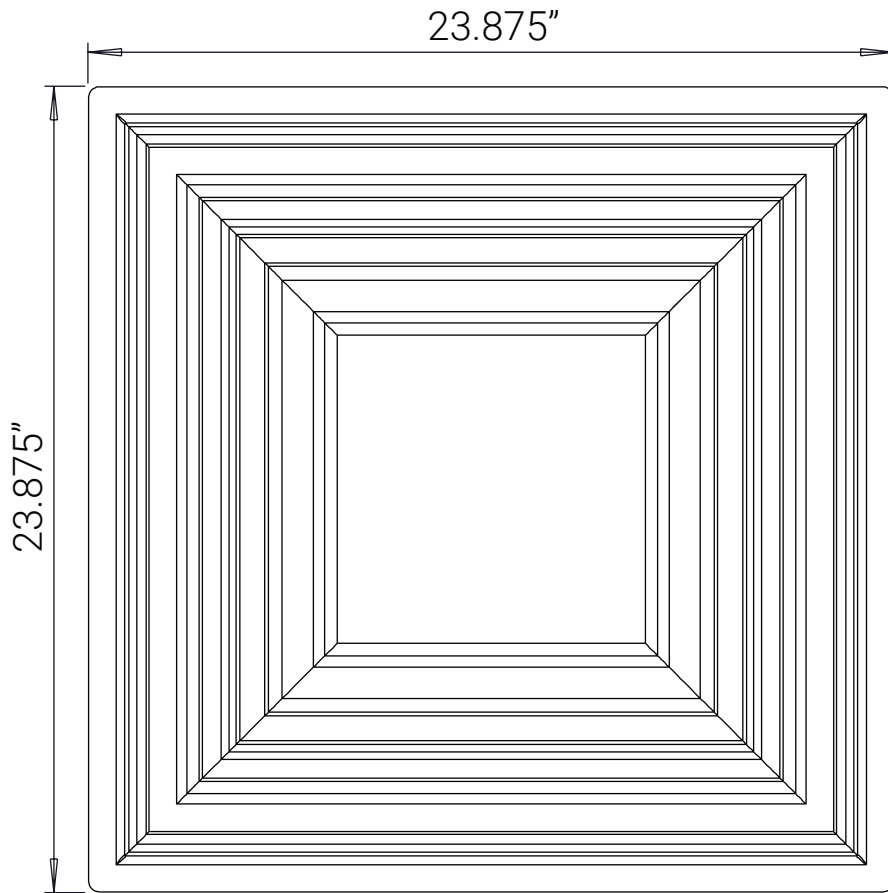

## Front View

## Side View

## Bistro Ceiling Tiles

**Part Number:** V3-BISTRO-22\*\*\* (3-character color code)

**Size:** 2' x 2' (nominal)

**Material:** 0.030" thick rigid vinyl plastic

**Installation:** 15/16" grid, 9/16" grid, refacing, glue-up