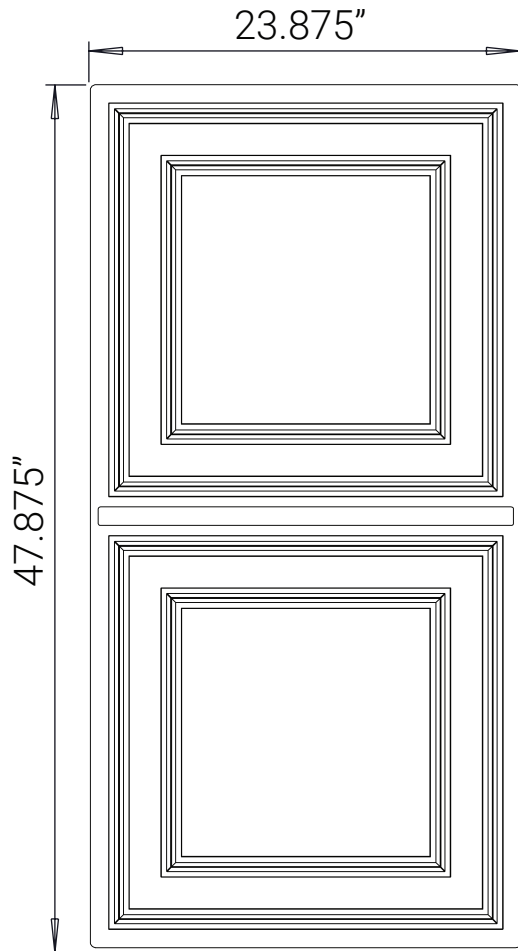

Front View

Isometric View

Side View

ceilume®

1-800-557-0654
info@ceilume.com

Cambridge Ceiling Panels

Part Number: V3-CAMB-24*** (3-character color code)

Size: 2' x 4' (nominal)

Material: 0.030" thick rigid vinyl plastic

Installation: 15/16" grid, 9/16" grid, refacing

Separate Border Tile: Required

Pass-through Sprinklers: Yes, with mineral fiber backer

Drop-out Installation: No