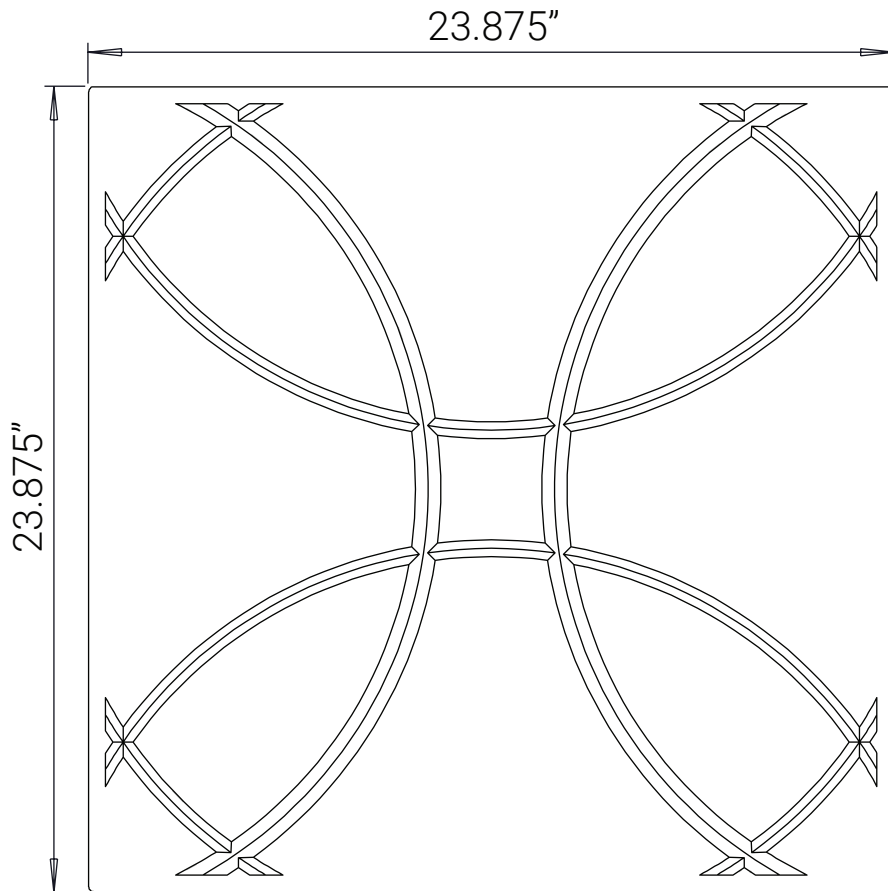

Front View

Side View

Isometric View

ceilume

1-800-557-0654
info@ceilume.com

Celestial Ceiling Tiles

Part Number: V3-CELEST-22*** (3-character color code)

Size: 2' x 2' (nominal)

Material: 0.030" thick rigid vinyl plastic

Installation: 15/16" grid, 9/16" grid, refacing, glue-up

Separate Border Tile: Required

Pass-through Sprinklers: Yes, with mineral fiber backer

Drop-out Installation: No