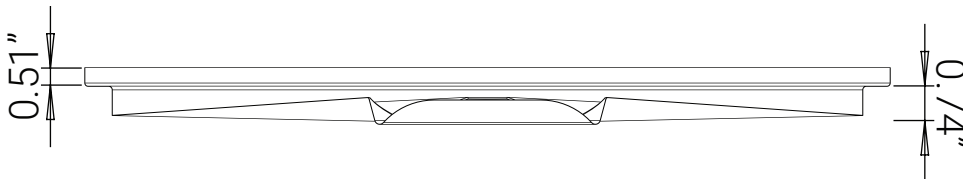

Front View

Isometric View

Side View

ceilume®

1-800-557-0654
info@ceilume.com

Circle Star Ceiling Tiles

Part Number: V1-CIRSTR-22*** (3-character color code)

Size: 2' x 2' (nominal)

Material: 0.013" thick rigid vinyl plastic

Installation: 15/16" grid

Separate Border Tile: Required

Pass-through Sprinklers: Not recommended

Drop-out Installation: Yes