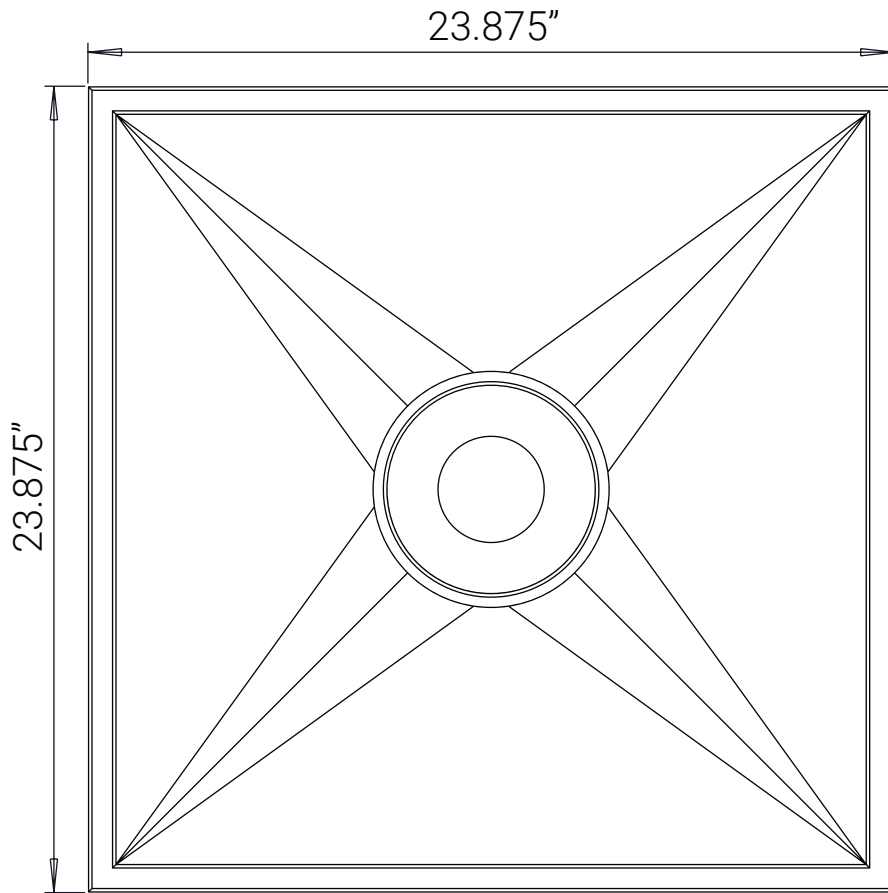

Front View

Isometric View

Side View

ceilume®

1-800-557-0654
info@ceilume.com

Circle Star Ceiling Tiles

Part Number: V1-CIRSTR-22*** (3-character color code)

Size: 2' x 2' (nominal)

Material: 0.013" thick rigid vinyl plastic

Installation: 15/16" grid

Separate Border Tile: Required

Pass-through Sprinklers: Not recommended

Drop-out Installation: Yes