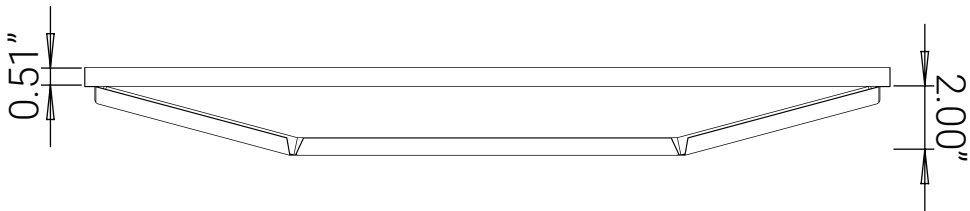

Front View

Side View

Isometric View

ceilume

1-800-557-0654
info@ceilume.com

Convex Ceiling Tiles

Part Number: V1-CONVEX-22*** (3-character color code)

Size: 2' x 2' (nominal)

Material: 0.013" thick rigid vinyl plastic

Installation: 15/16" grid

Separate Border Tile: Required

Pass-through Sprinklers: Not recommended

Drop-out Installation: Yes