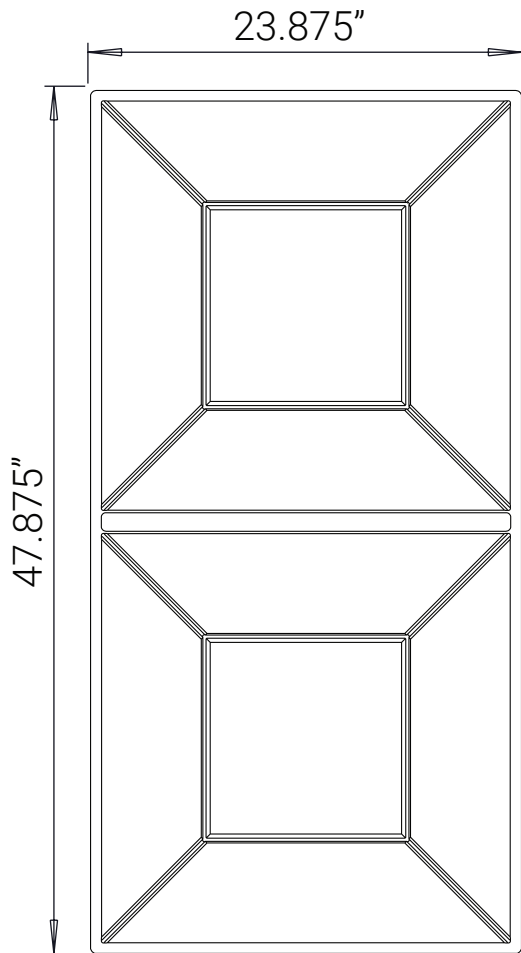

## Front View

## Isometric View

## Convex Ceiling Panels

**Part Number:** V1-CONVEX-24\*\*\* (3-character color code)

**Size:** 2' x 4' (nominal)

**Material:** 0.013" thick rigid vinyl plastic

**Installation:** 15/16" grid

**Separate Border Tile:** Required