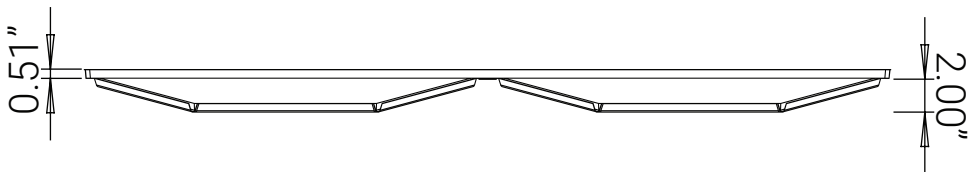

Side View

ceilume

1-800-557-0654
info@ceilume.com

Convex Ceiling Panels

Part Number: V1-CONVEX-24*** (3-character color code)

Size: 2' x 4' (nominal)

Material: 0.013" thick rigid vinyl plastic

Installation: 15/16" grid

Separate Border Tile: Required

Pass-through Sprinklers: Not recommended

Drop-out Installation: Yes