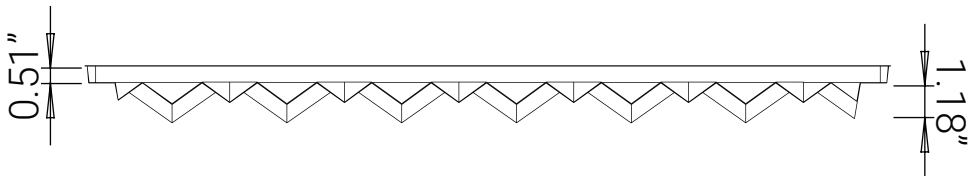

Front View

Side View

Isometric View

ceilume

1-800-557-0654
info@ceilume.com

Dart Ceiling Tiles

Part Number: V1-DART-22*** (3-character color code)

Size: 2' x 2' (nominal)

Material: 0.013" thick rigid vinyl plastic

Installation: 15/16" grid

Separate Border Tile: Required

Pass-through Sprinklers: Not recommended

Drop-out Installation: Yes