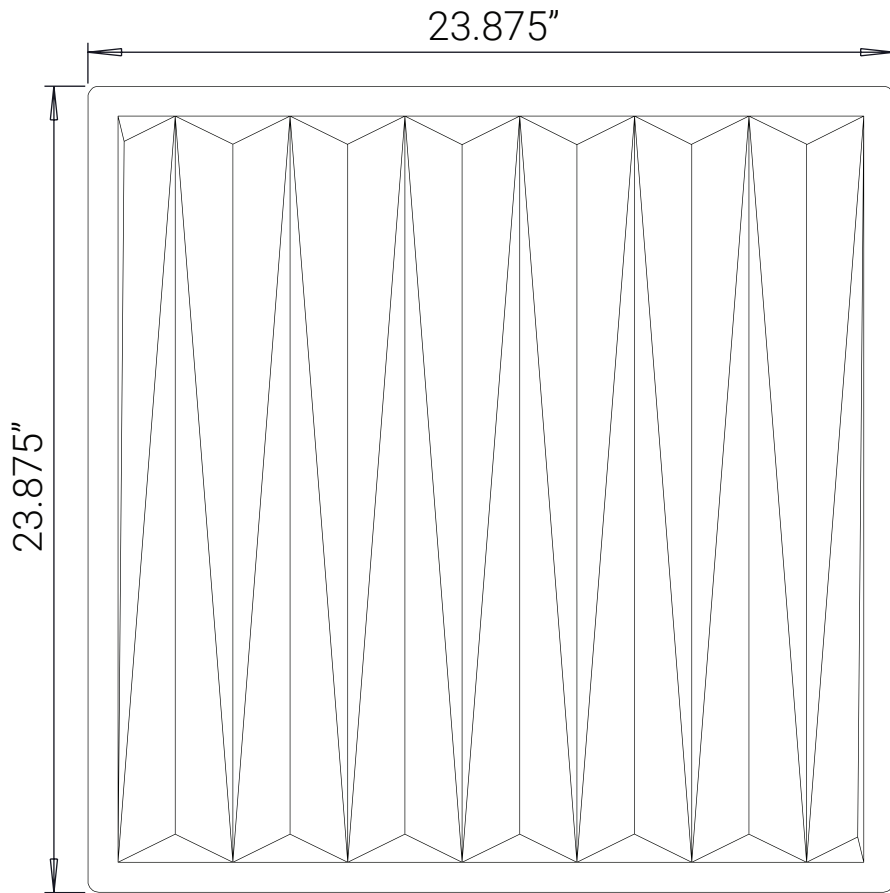

Front View

Side View

Isometric View

ceilume

1-800-557-0654
info@ceilume.com

Dart Ceiling Tiles

Part Number: V1-DART-22*** (3-character color code)

Size: 2' x 2' (nominal)

Material: 0.013" thick rigid vinyl plastic

Installation: 15/16" grid

Separate Border Tile: Required

Pass-through Sprinklers: Not recommended

Drop-out Installation: Yes