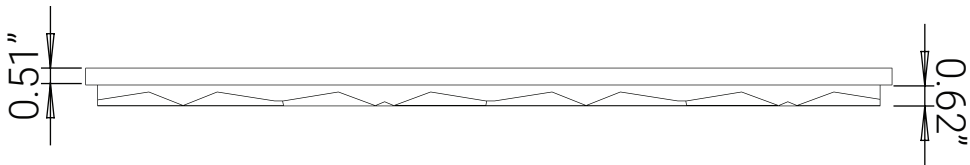

## Side View

### Doric Ceiling Tiles

**Part Number:** V1-DORIC-22\*\*\* (3-character color code)

**Size:** 2' x 2' (nominal)

**Material:** 0.013" thick rigid vinyl plastic

**Installation:** 15/16" grid

**Separate Border Tile:** Required