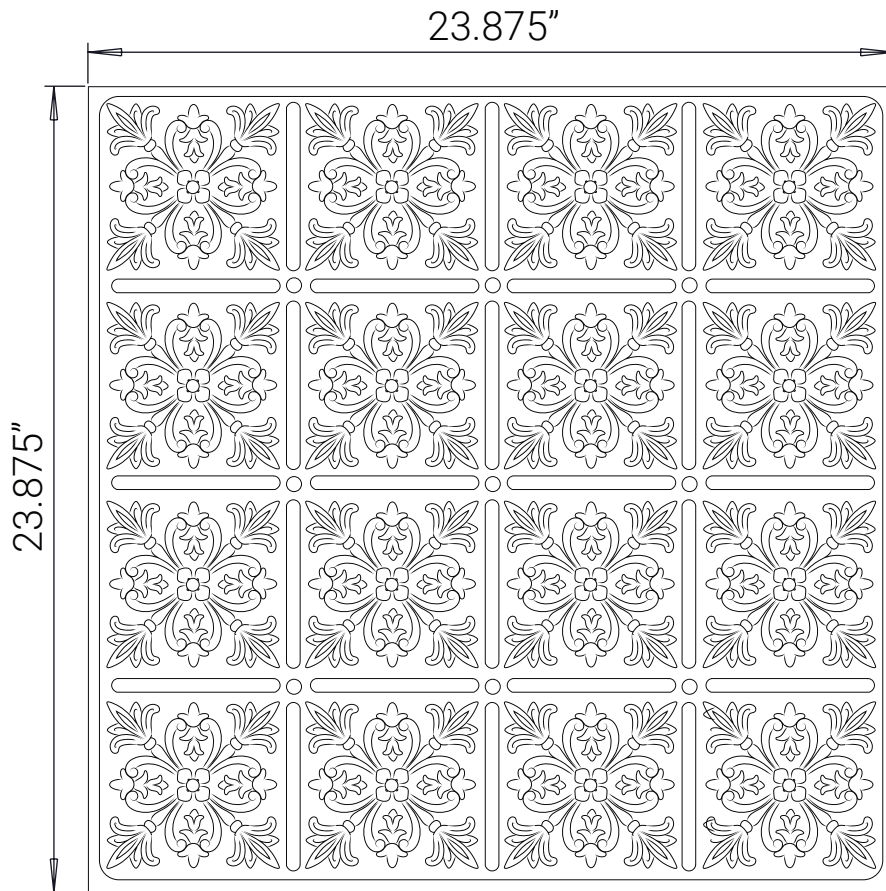

Front View

Side View

Isometric View

ceilume®

1-800-557-0654
info@ceilume.com

Fleur-de-lis Ceiling Tiles

Part Number: V3-FLEUR-22*** (3-character color code)

Size: 2' x 2' (nominal)

Material: 0.030" thick rigid vinyl plastic

Installation: 15/16" grid, 9/16" grid, refacing, glue-up

Separate Border Tile: Not required

Pass-through Sprinklers: Yes, with mineral fiber backer

Drop-out Installation: No