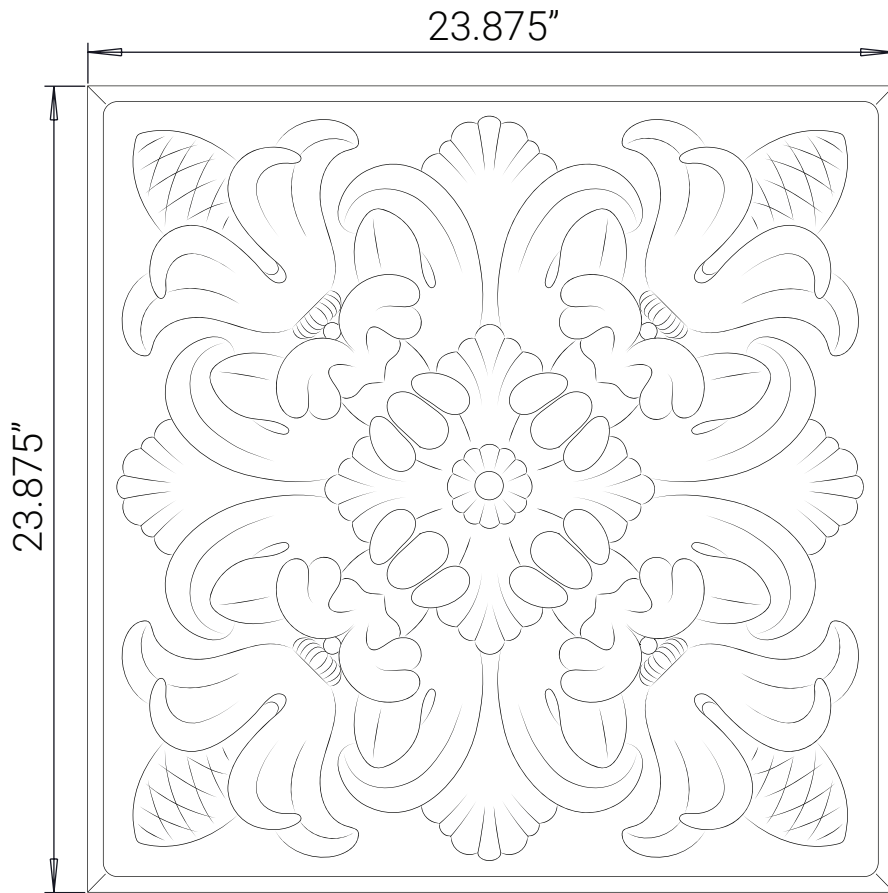

Front View

Side View

Isometric View

ceilume®

1-800-557-0654
info@ceilume.com

Florentine Ceiling Tiles

Part Number: V1-FLOREN-22*** (3-character color code)

Size: 2' x 2' (nominal)

Material: 0.013" thick rigid vinyl plastic

Installation: 15/16" grid

Separate Border Tile: Required

Pass-through Sprinklers: Not recommended

Drop-out Installation: Yes