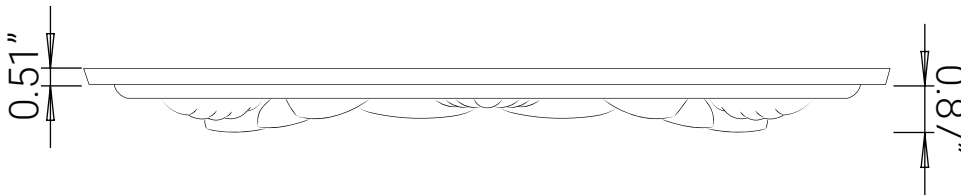

Front View

Side View

Isometric View

ceilume®

1-800-557-0654
info@ceilume.com

Florentine Ceiling Tiles

Part Number: V1-FLOREN-22*** (3-character color code)

Size: 2' x 2' (nominal)

Material: 0.013" thick rigid vinyl plastic

Installation: 15/16" grid

Separate Border Tile: Required

Pass-through Sprinklers: Not recommended

Drop-out Installation: Yes