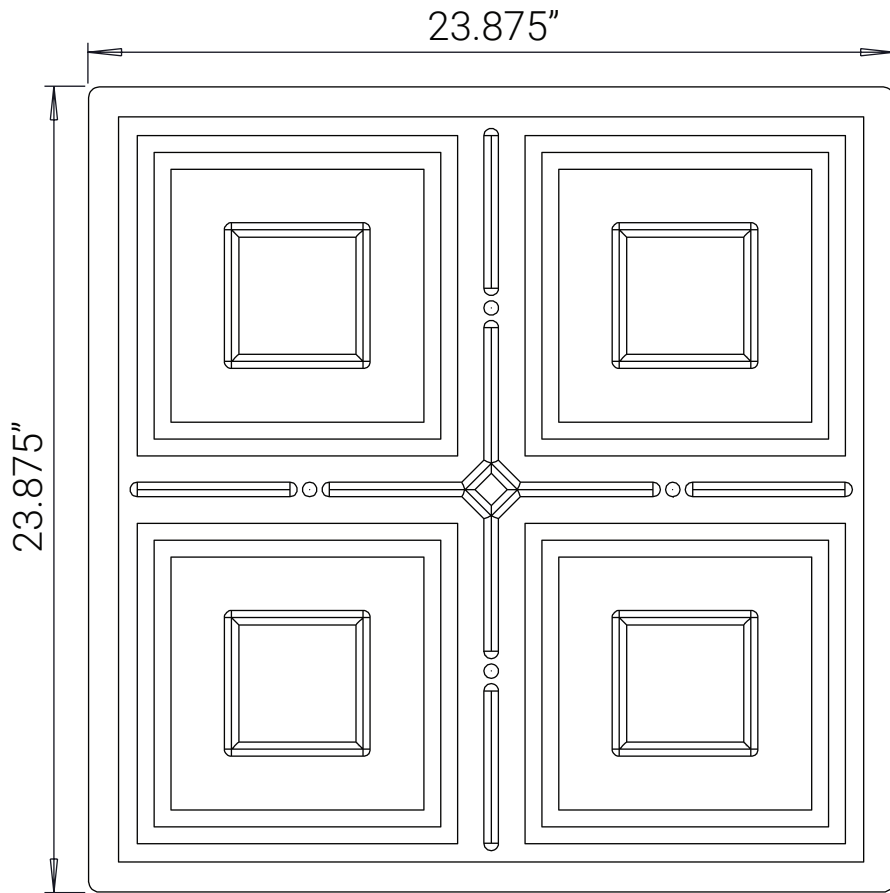

Front View

Side View

Isometric View

ceilume®

1-800-557-0654
info@ceilume.com

Jackson Ceiling Tiles

Part Number: V3-JACK-22*** (3-character color code)

Size: 2' x 2' (nominal)

Material: 0.030" thick rigid vinyl plastic

Installation: 15/16" grid, 9/16" grid, refacing, glue-up

Separate Border Tile: Required

Pass-through Sprinklers: Yes, with mineral fiber backer

Drop-out Installation: No