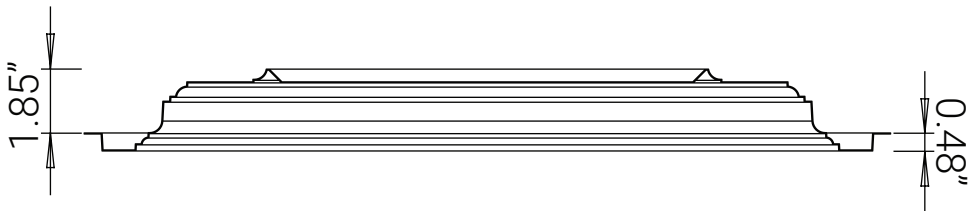

## Front View

## Side View

## Madison Ceiling Tiles

**Part Number:** V3-MAD-22\*\*\* (3-character color code)

**Size:** 2' x 2' (nominal)

**Material:** 0.030" thick rigid vinyl plastic

**Installation:** 15/16" grid, 9/16" grid

**Separate Border Tile:** Required