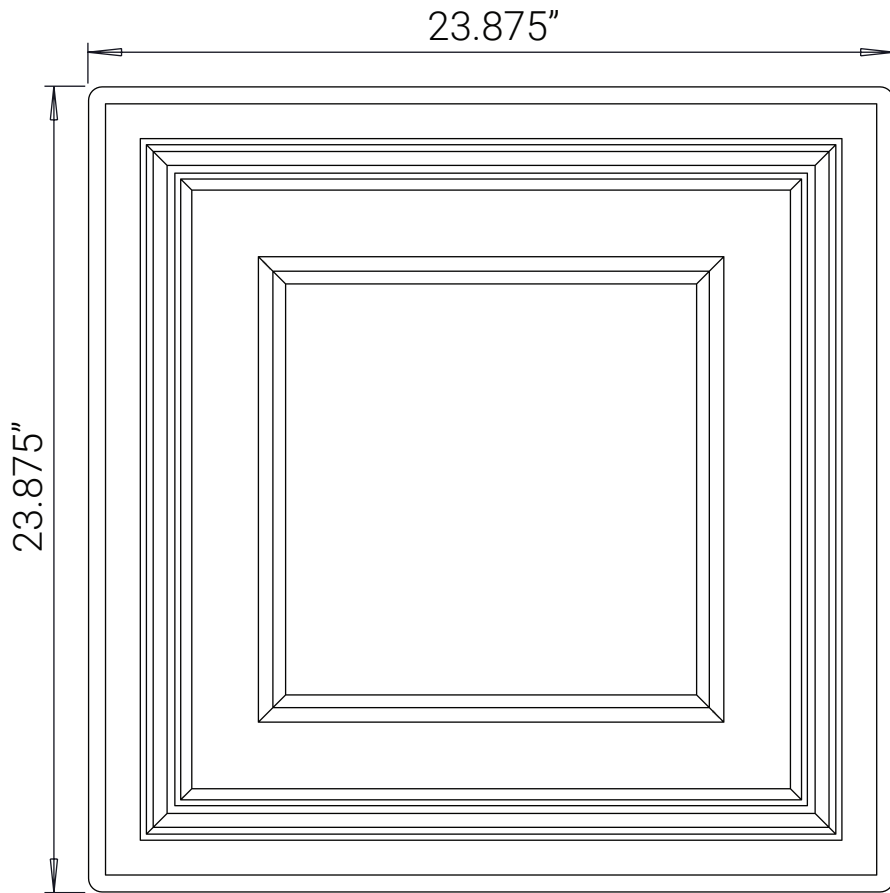

## Front View

## Side View

## Madison Ceiling Tiles

**Part Number:** V3-MAD-22\*\*\* (3-character color code)

**Size:** 2' x 2' (nominal)

**Material:** 0.030" thick rigid vinyl plastic

**Installation:** 15/16" grid, 9/16" grid

**Separate Border Tile:** Required