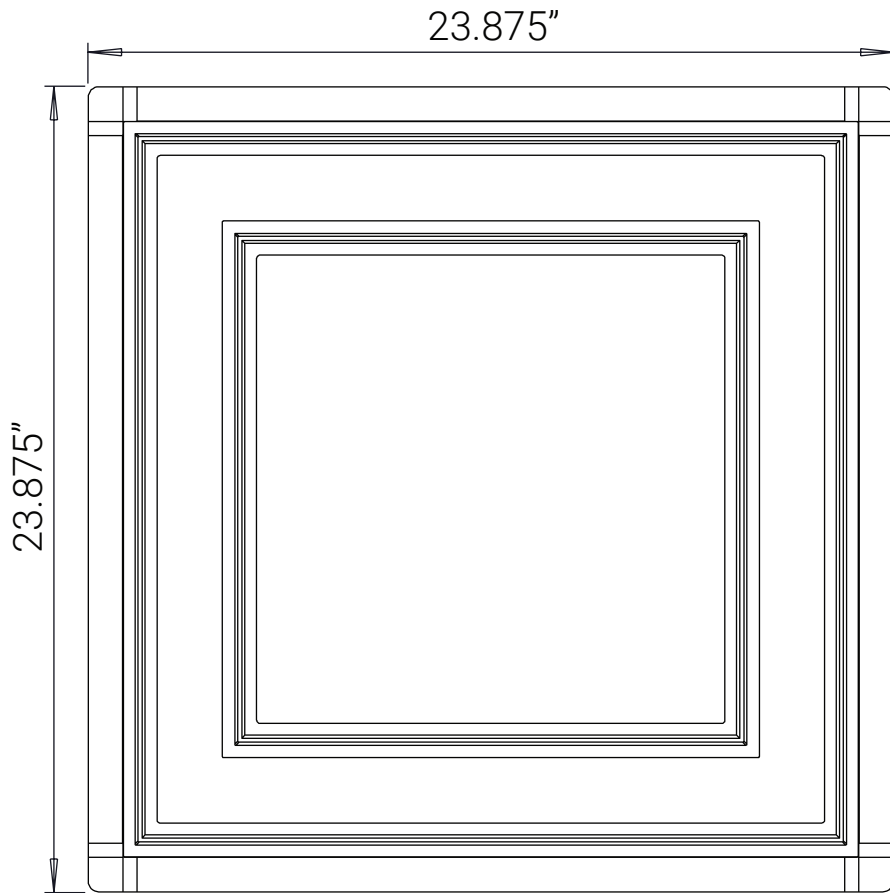

Front View

Side View

Isometric View

ceilume

1-800-557-0654
info@ceilume.com

Manchester Ceiling Tiles

Part Number: V3-MNC-22*** (3-character color code)

Size: 2' x 2' (nominal)

Material: 0.030" thick rigid vinyl plastic

Installation: Glue-up (lap joint) walls and ceilings

Separate Border Tile: Not required