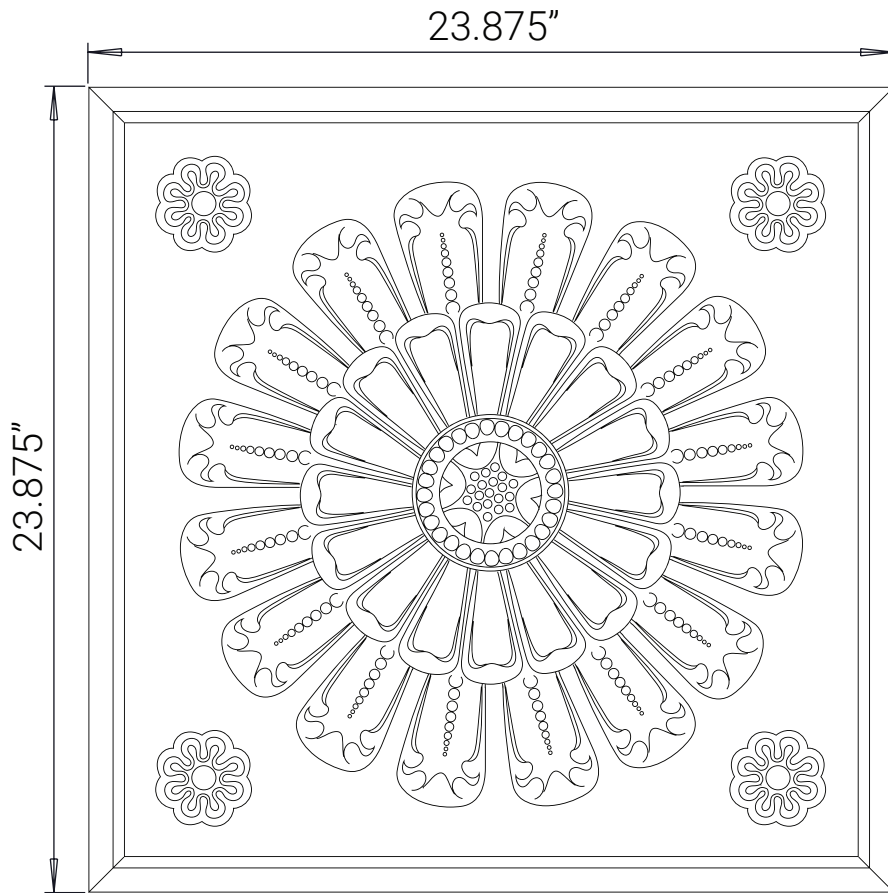

Front View

Side View

Isometric View

ceilume®

1-800-557-0654
info@ceilume.com

Medallion Ceiling Tiles

Part Number: V1-MDLION-22*** (3-character color code)

Size: 2' x 2' (nominal)

Material: 0.013" thick rigid vinyl plastic

Installation: 15/16" grid

Separate Border Tile: Required

Pass-through Sprinklers: Not recommended

Drop-out Installation: Yes