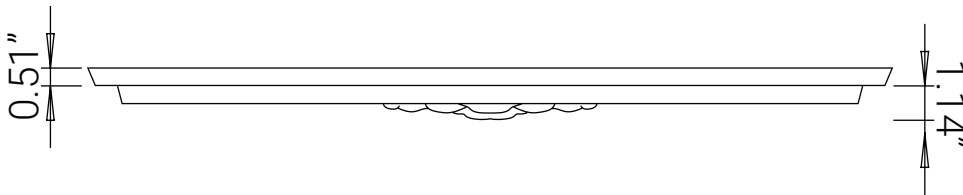

Front View

Side View

Isometric View

ceilume®

1-800-557-0654
info@ceilume.com

Medallion Ceiling Tiles

Part Number: V1-MDLION-22*** (3-character color code)

Size: 2' x 2' (nominal)

Material: 0.013" thick rigid vinyl plastic

Installation: 15/16" grid

Separate Border Tile: Required

Pass-through Sprinklers: Not recommended

Drop-out Installation: Yes