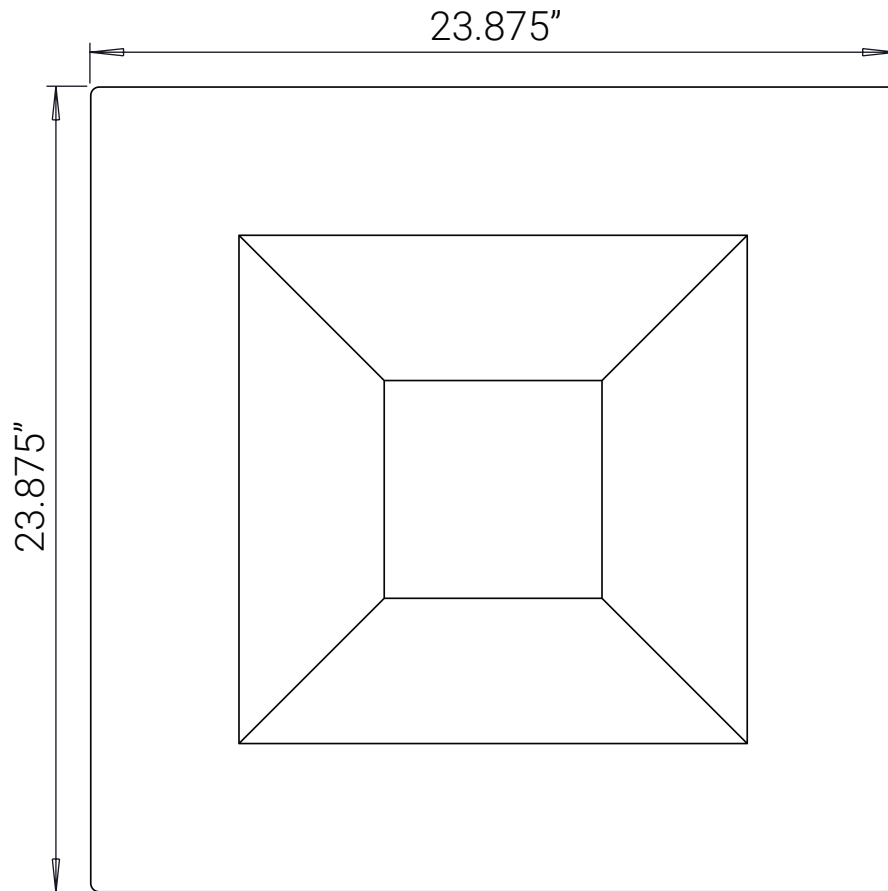

Front View

Isometric View

Side View

 **ceilume**®

1-800-557-0654
info@ceilume.com

Mirage Ceiling Tiles

Part Number: V3-MIR-22*** (3-character color code)

Size: 2' x 2' (nominal)

Material: 0.030" thick rigid vinyl plastic

Installation: 15/16" grid

Separate Border Tile: May be required

Pass-through Sprinklers: Not recommended

Drop-out Installation: No