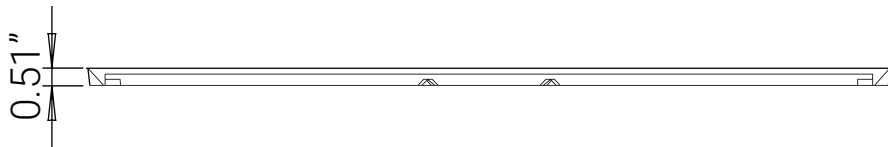

Front View

Side View

Isometric View

ceilume

1-800-557-0654
info@ceilume.com

Orb Ceiling Tiles

Part Number: V1-ORB-22*** (3-character color code)

Size: 2' x 2' (nominal)

Material: 0.013" thick rigid vinyl plastic

Installation: 15/16" grid

Separate Border Tile: Not required

Pass-through Sprinklers: Not recommended

Drop-out Installation: Yes