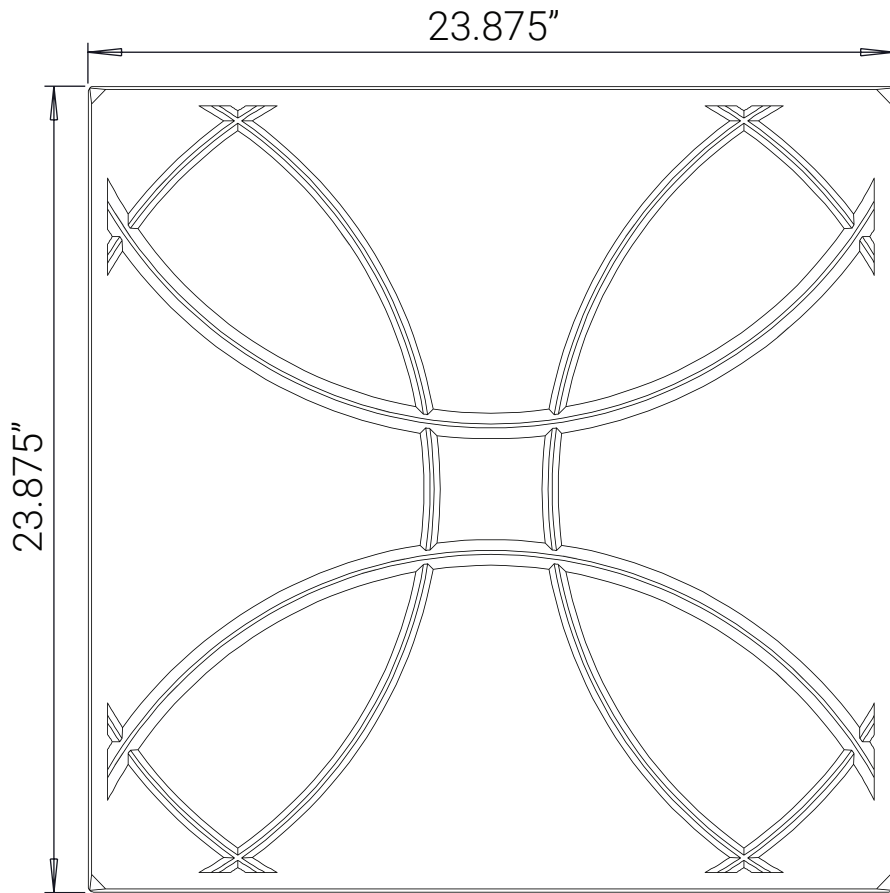

Front View

Side View

Isometric View

ceilume

1-800-557-0654
info@ceilume.com

Orb Ceiling Tiles

Part Number: V1-ORB-22*** (3-character color code)

Size: 2' x 2' (nominal)

Material: 0.013" thick rigid vinyl plastic

Installation: 15/16" grid

Separate Border Tile: Not required

Pass-through Sprinklers: Not recommended

Drop-out Installation: Yes