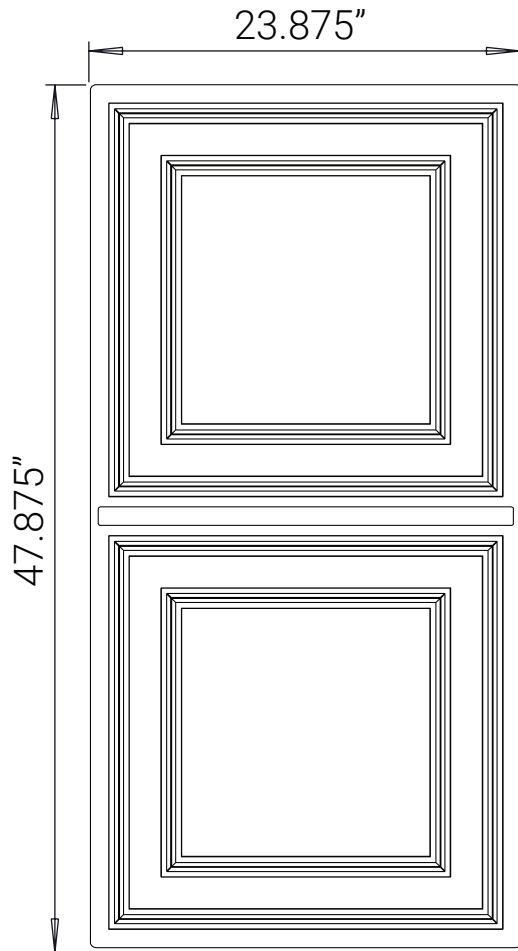

Front View

Isometric View

Side View

ceilume

1-800-557-0654
info@ceilume.com

Oxford Ceiling Panels

Part Number: V3-OX-24*** (3-character color code)

Size: 2' x 4' (nominal)

Material: 0.030" thick rigid vinyl plastic

Installation: 15/16" grid, 9/16" grid

Separate Border Tile: Not required

Pass-through Sprinklers: Not recommended

Drop-out Installation: No