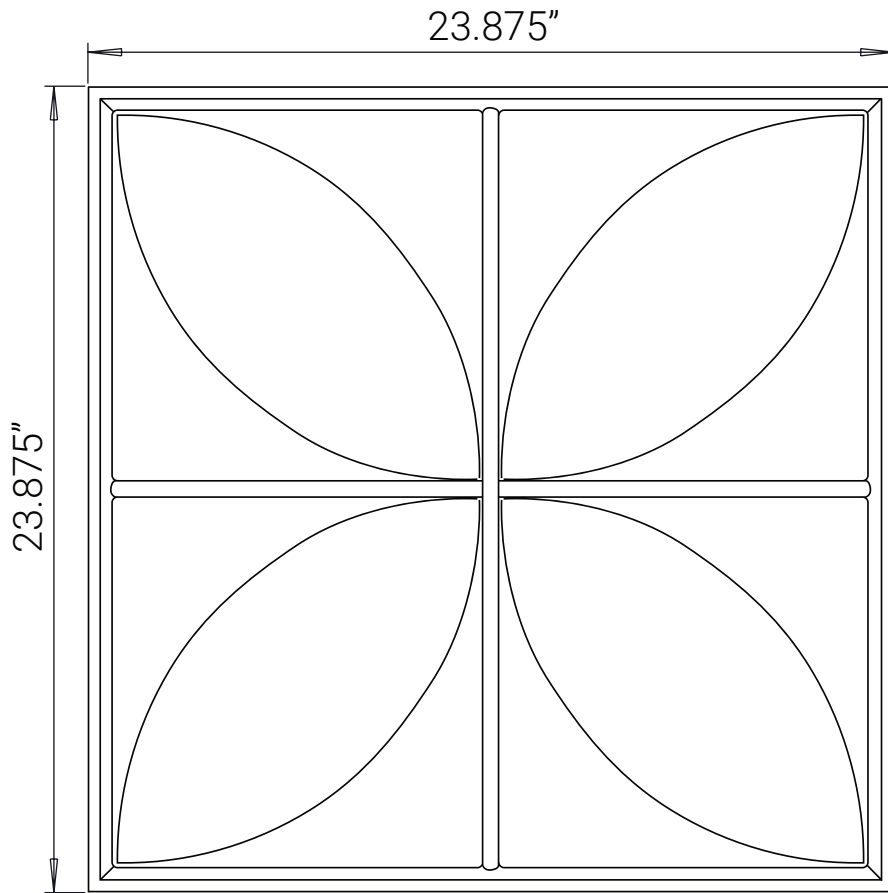

Front View

Side View

Isometric View

ceilume

1-800-557-0654
info@ceilume.com

Petal Ceiling Tiles

Part Number: V1-PETAL-22*** (3-character color code)

Size: 2' x 2' (nominal)

Material: 0.013" thick rigid vinyl plastic

Installation: 15/16" grid

Separate Border Tile: Required

Pass-through Sprinklers: Not recommended

Drop-out Installation: Yes