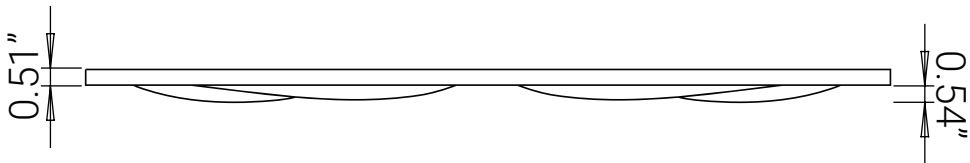

Front View

Side View

Isometric View

ceilume

1-800-557-0654
info@ceilume.com

Petal Ceiling Tiles

Part Number: V1-PETAL-22*** (3-character color code)

Size: 2' x 2' (nominal)

Material: 0.013" thick rigid vinyl plastic

Installation: 15/16" grid

Separate Border Tile: Required

Pass-through Sprinklers: Not recommended

Drop-out Installation: Yes