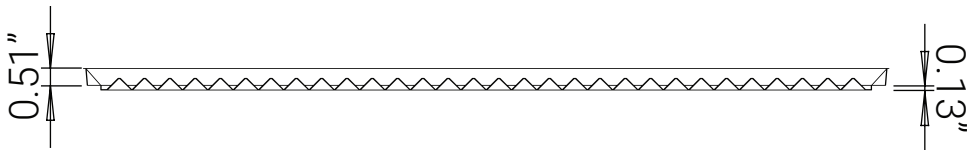

Front View

Isometric View

Side View

ceilume

1-800-557-0654
info@ceilume.com

Polyline Ceiling Tiles

Part Number: V1-POLYLN-22*** (3-character color code)

Size: 2' x 2' (nominal)

Material: 0.013" thick rigid vinyl plastic

Installation: 15/16" grid

Separate Border Tile: Not required

Pass-through Sprinklers: Not recommended

Drop-out Installation: Yes