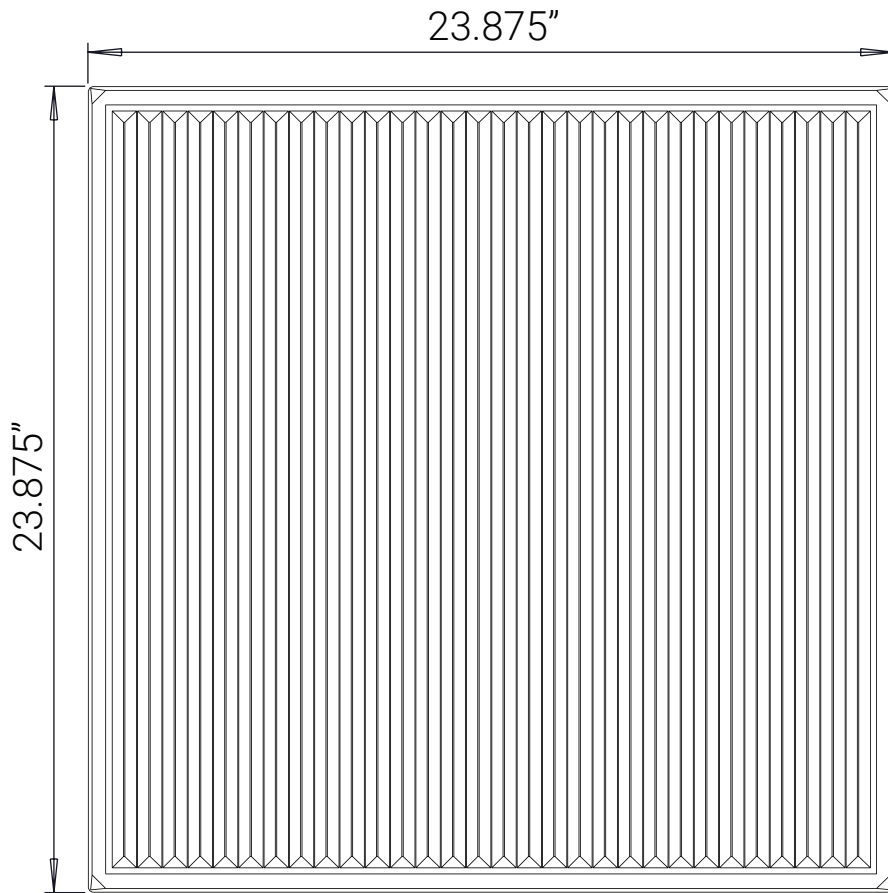

Front View

Isometric View

Side View

ceilume

1-800-557-0654
info@ceilume.com

Polyline Ceiling Tiles

Part Number: V1-POLYLN-22*** (3-character color code)

Size: 2' x 2' (nominal)

Material: 0.013" thick rigid vinyl plastic

Installation: 15/16" grid

Separate Border Tile: Not required

Pass-through Sprinklers: Not recommended

Drop-out Installation: Yes