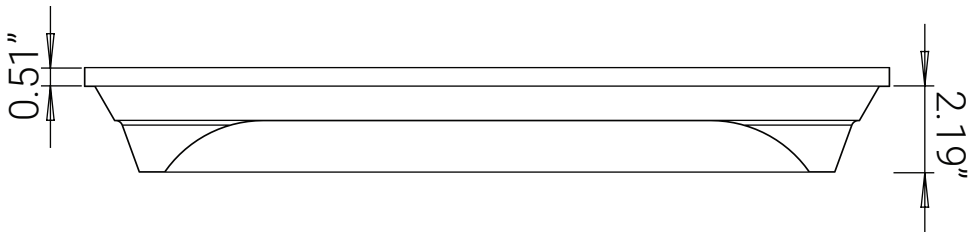

## Front View

## Side View

## Regency Ceiling Tiles

**Part Number:** V1-REGNCY-22\*\*\* (3-character color code)

**Size:** 2' x 2' (nominal)

**Material:** 0.013" thick rigid vinyl plastic

**Installation:** 15/16" grid

**Separate Border Tile:** Required