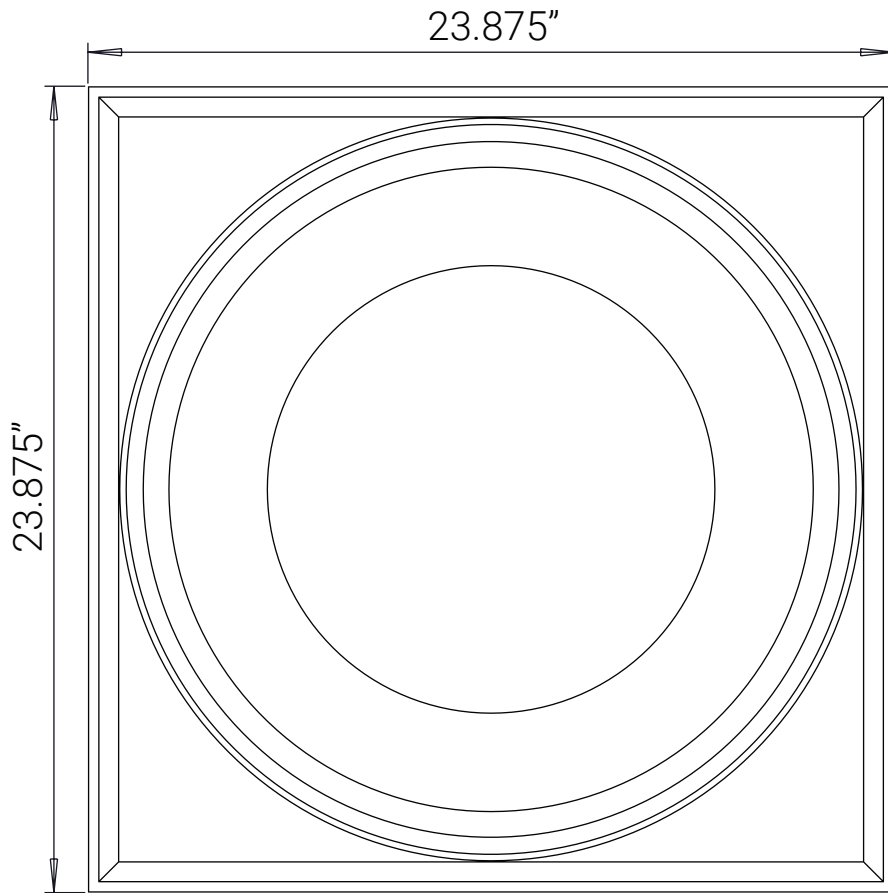

## Front View

## Side View

## Regency Ceiling Tiles

**Part Number:** V1-REGNCY-22\*\*\* (3-character color code)

**Size:** 2' x 2' (nominal)

**Material:** 0.013" thick rigid vinyl plastic

**Installation:** 15/16" grid

**Separate Border Tile:** Required