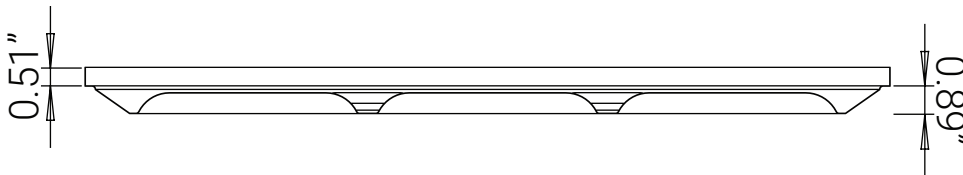

Side View

ceilume

1-800-557-0654
info@ceilume.com

Roman Circle Ceiling Tiles

Part Number: V1-ROMNCR-22*** (3-character color code)

Size: 2' x 2' (nominal)

Material: 0.013" thick rigid vinyl plastic

Installation: 15/16" grid

Separate Border Tile: Required

Pass-through Sprinklers: Not recommended

Drop-out Installation: Yes