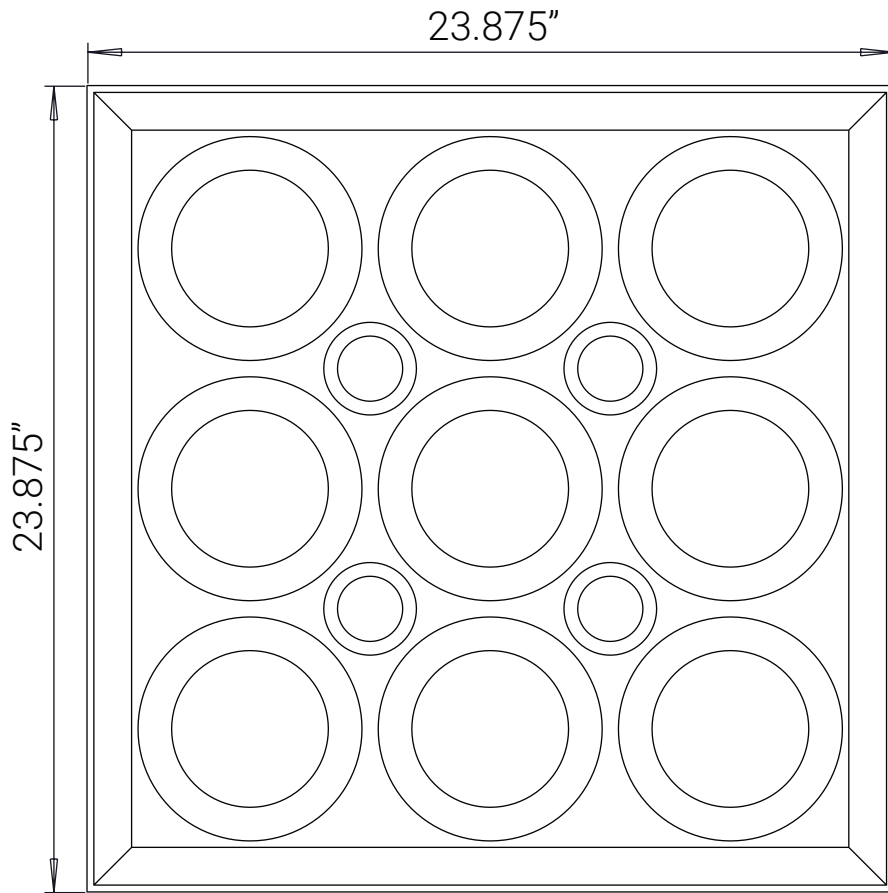

## Front View

## Isometric View

### Roman Circle Ceiling Tiles

**Part Number:** V1-ROMNCR-22\*\*\* (3-character color code)

**Size:** 2' x 2' (nominal)

**Material:** 0.013" thick rigid vinyl plastic

**Installation:** 15/16" grid

**Separate Border Tile:** Required