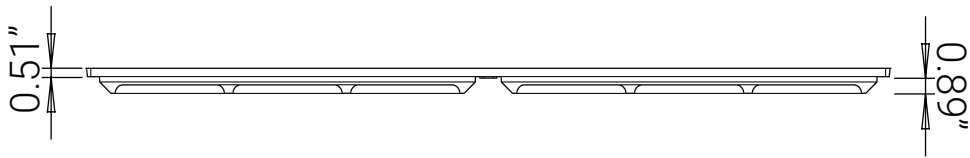

Front View

Side View

Isometric View

ceilume

1-800-557-0654
info@ceilume.com

Roman Circle Ceiling Panels

Part Number: V1-ROMNCR-24*** (3-character color code)

Size: 2' x 4' (nominal)

Material: 0.013" thick rigid vinyl plastic

Installation: 15/16" grid

Separate Border Tile: Required

Pass-through Sprinklers: Not recommended

Drop-out Installation: Yes