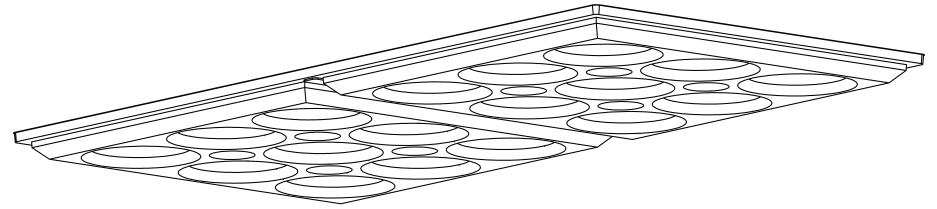

Front View

Side View

Isometric View

ceilume

1-800-557-0654
info@ceilume.com

Roman Circle Ceiling Panels

Part Number: V1-ROMNCR-24*** (3-character color code)

Size: 2' x 4' (nominal)

Material: 0.013" thick rigid vinyl plastic

Installation: 15/16" grid

Separate Border Tile: Required

Pass-through Sprinklers: Not recommended

Drop-out Installation: Yes