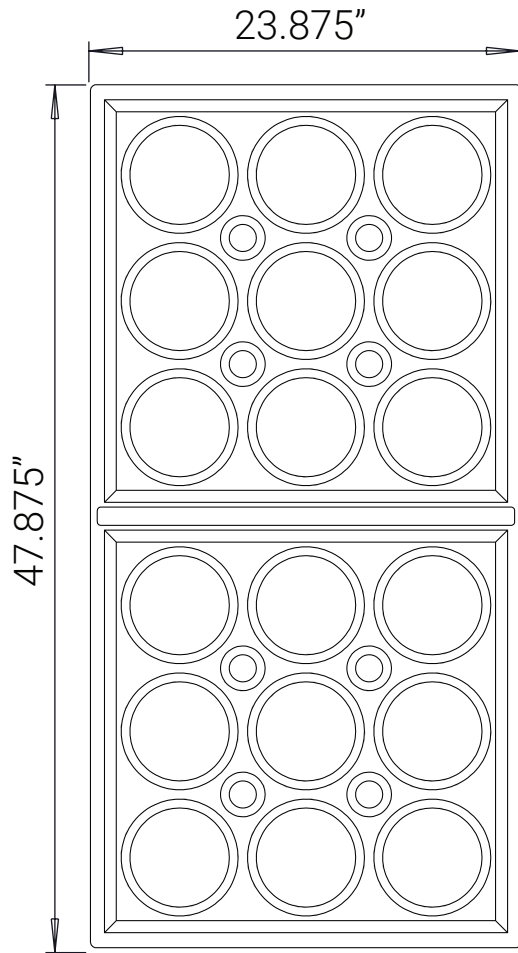

Front View

Side View

Isometric View

ceilume

1-800-557-0654
info@ceilume.com

Roman Circle Ceiling Panels

Part Number: V1-ROMNCR-24*** (3-character color code)

Size: 2' x 4' (nominal)

Material: 0.013" thick rigid vinyl plastic

Installation: 15/16" grid

Separate Border Tile: Required

Pass-through Sprinklers: Not recommended

Drop-out Installation: Yes