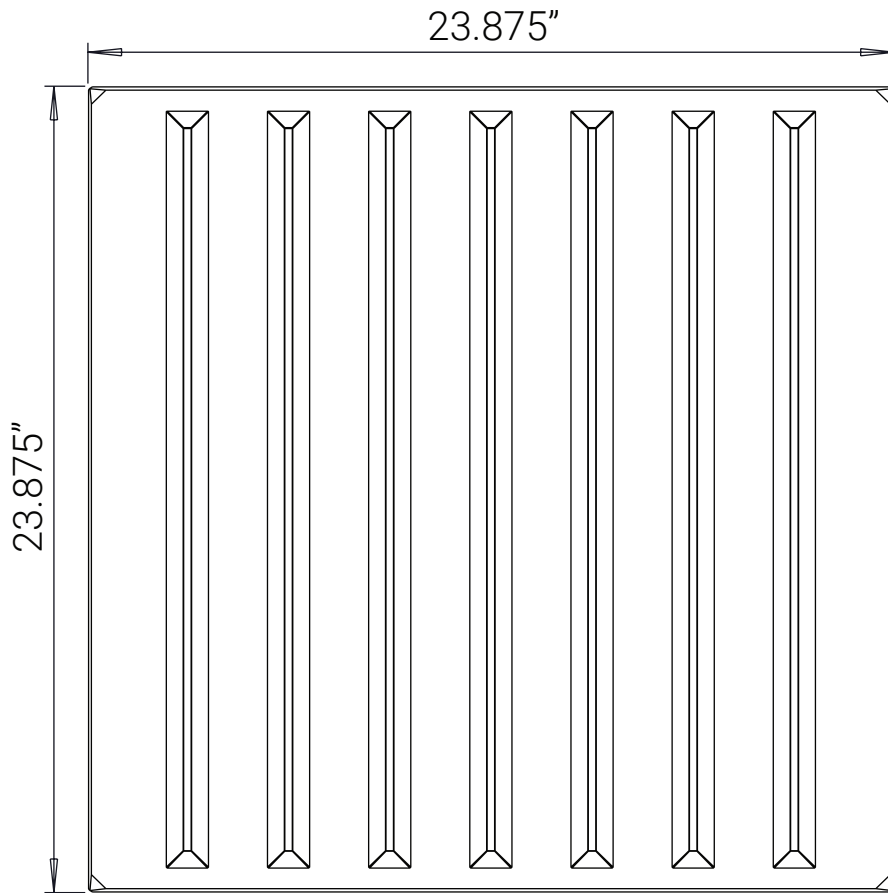

Front View

Side View

Isometric View

ceilume

1-800-557-0654
info@ceilume.com

Southland Ceiling Tiles

Part Number: V1-STHLND-22*** (3-character color code)

Size: 2' x 2' (nominal)

Material: 0.013" thick rigid vinyl plastic

Installation: 15/16" grid

Separate Border Tile: Not required

Pass-through Sprinklers: Not recommended

Drop-out Installation: Yes