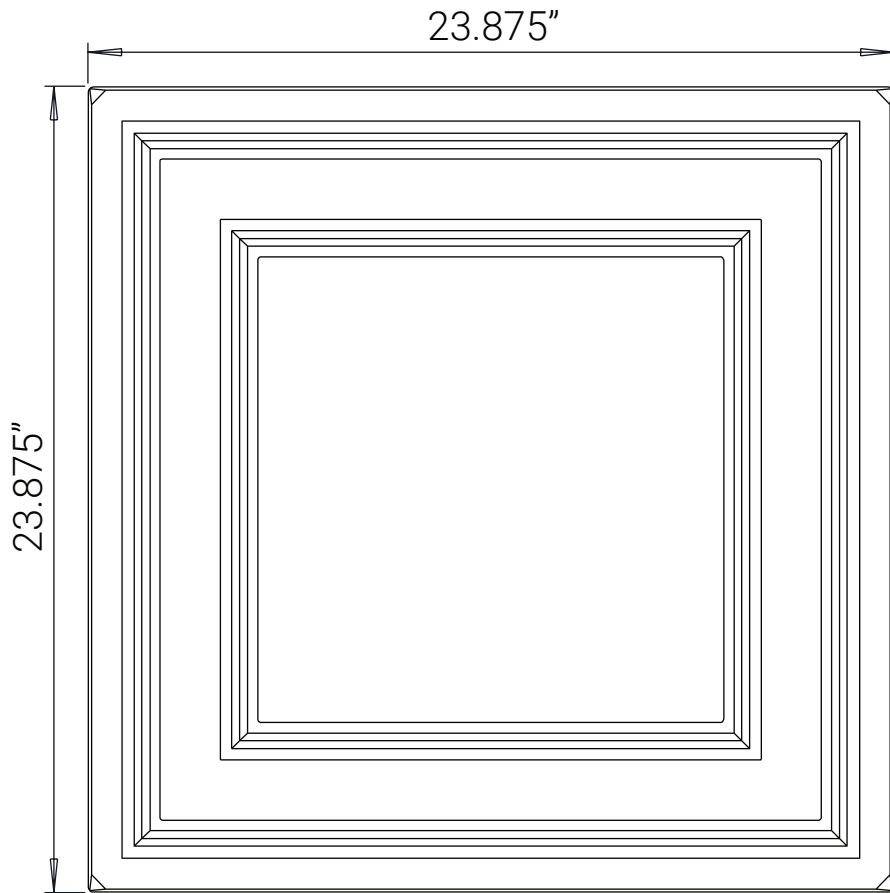

Front View

Side View

Isometric View

ceilume

1-800-557-0654
info@ceilume.com

Stratford Ceiling Tiles

Part Number: V1-STRATF-22*** (3-character color code)

Size: 2' x 2' (nominal)

Material: 0.013" thick rigid vinyl plastic

Installation: 15/16" grid

Separate Border Tile: Not required

Pass-through Sprinklers: Not recommended

Drop-out Installation: Yes