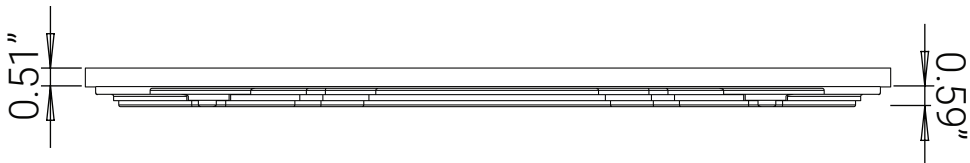

Front View

Isometric View

Side View

ceilume

1-800-557-0654
info@ceilume.com

Victorian Ceiling Tiles

Part Number: V1-VICTOR-22*** (3-character color code)

Size: 2' x 2' (nominal)

Material: 0.013" thick rigid vinyl plastic

Installation: 15/16" grid

Separate Border Tile: Required

Pass-through Sprinklers: Not recommended

Drop-out Installation: Yes