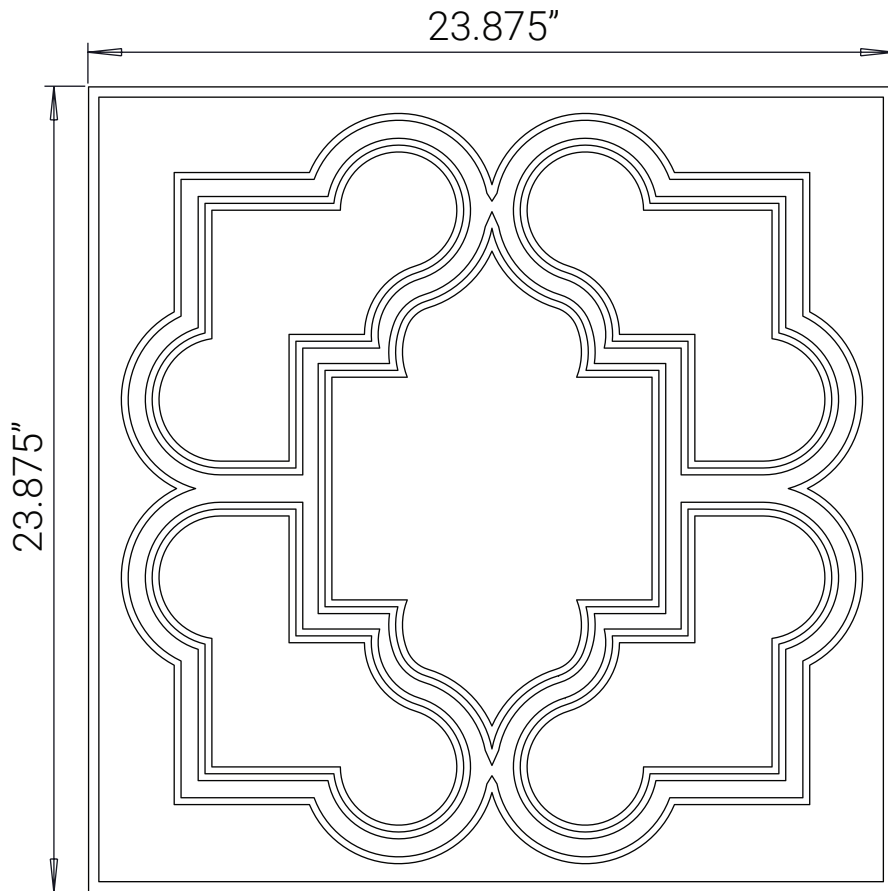

Front View

Isometric View

Side View

ceilume

1-800-557-0654
info@ceilume.com

Victorian Ceiling Tiles

Part Number: V1-VICTOR-22*** (3-character color code)

Size: 2' x 2' (nominal)

Material: 0.013" thick rigid vinyl plastic

Installation: 15/16" grid

Separate Border Tile: Required

Pass-through Sprinklers: Not recommended

Drop-out Installation: Yes