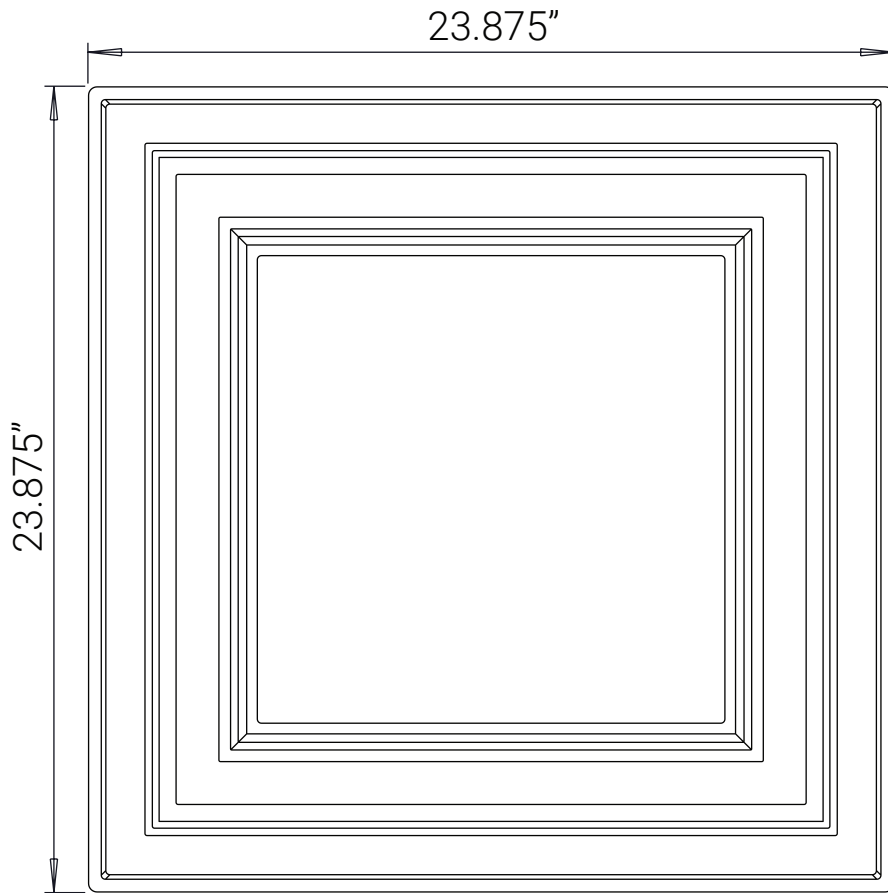

Front View

Isometric View

Side View

ceilume®

1-800-557-0654
info@ceilume.com

Westminster Ceiling Tiles

Part Number: V1-WEST-22*** (3-character color code)

Size: 2' x 2' (nominal)

Material: 0.013" thick rigid vinyl plastic

Installation: 15/16" grid

Separate Border Tile: Required

Pass-through Sprinklers: Not recommended

Drop-out Installation: Yes