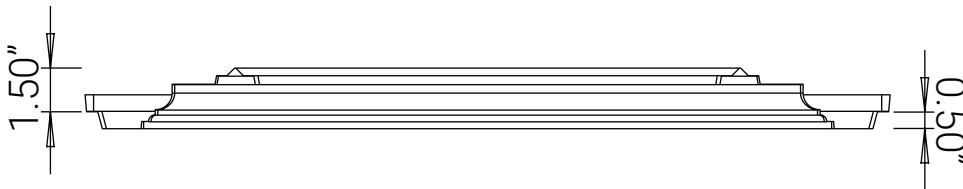

Front View

Isometric View

Side View

ceilume®

1-800-557-0654
info@ceilume.com

Westminster Ceiling Tiles

Part Number: V1-WEST-22*** (3-character color code)

Size: 2' x 2' (nominal)

Material: 0.013" thick rigid vinyl plastic

Installation: 15/16" grid

Separate Border Tile: Required

Pass-through Sprinklers: Not recommended

Drop-out Installation: Yes