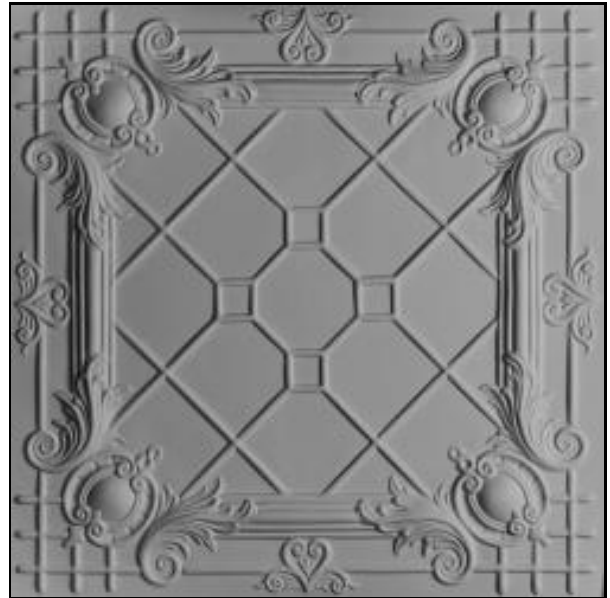

## SPECIFICATIONS

<b>Height</b>	23.875 in.
<b>Width</b>	23.875 in.
<b>Area</b>	4 sq. ft. (nominal)
<b>Features</b>	Project 0.42 in. from tile face
<b>Collection</b>	Signature
<b>Thickness</b>	0.030 in.
<b>Weight</b>	12.8 oz. (nominal)
<b>Material</b>	100% recycled rigid vinyl
<b>Color</b>	Random Gray
<b>Finish</b>	Satin

## INSTALLATION

<b>Installation Type</b>	Refacing Glue-up (butt joint)
<b>Borders</b>	No, border tiles may be required
<b>Strips Required</b>	Yes, decorative strips or smooth strips required for glue-up installations
<b>Temp. Warning</b>	Not recommended for installation where ceiling temperatures exceed 120°F