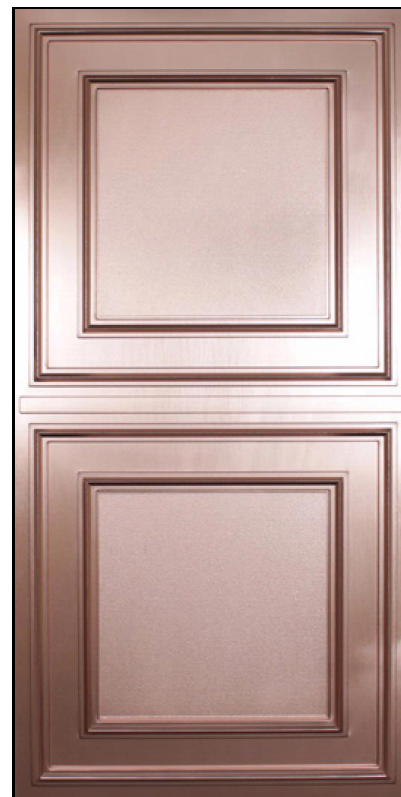

SPECIFICATIONS

Height	47.875 in.
Width	23.875 in.
Area	8 sq. ft. (nominal)
Features	Project 0.47 in. from tile face
Collection	Signature
Thickness	0.030 in.
Weight	25.6 oz. (0.20 lb. per sq. ft.)
Material	98% recycled laminated rigid vinyl
Color	Copper
Finish	Brushed Metallic
Recessed Lighting	Yes, this style can be used with recessed lighting