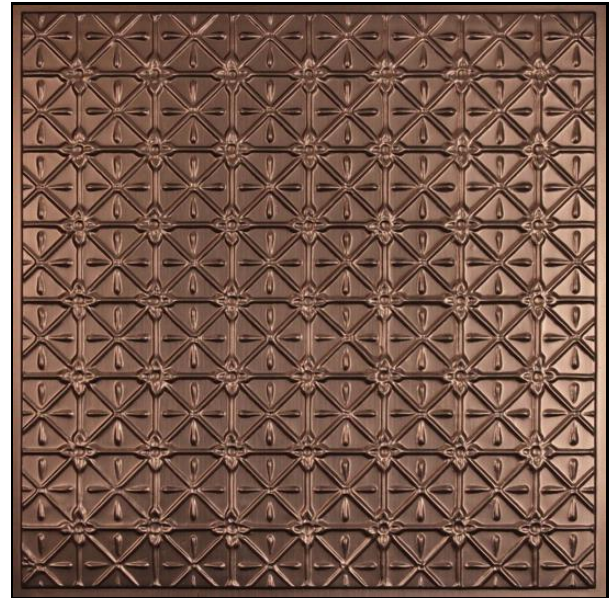

SPECIFICATIONS

Height	23.875 in.
Width	23.875 in.
Area	4 sq. ft. (nominal)
Features	Project 0.26 in. from tile face
Collection	Signature
Thickness	0.030 in.
Weight	12.8 oz. (nominal)
Material	98% recycled laminated rigid vinyl
Color	Bronze
Finish	Brushed Metallic
Recessed Lighting	Yes, this style can be used with recessed lighting

INSTALLATION

Installation Type	Standard drop (15/16 to 1 in.) Slimline drop (9/16 in.) Refacing Glue-up (butt joint)
Borders	Yes, this style can be trimmed for use along borders
Strips Required	Yes, decorative strips or smooth strips required for glue-up installations
Direct Mount Grid	Yes, this product can be used with direct mount grid
Temp. Warning	Not recommended for installation where ceiling temperatures exceed 120°F
Sag Warning	Some minor sagging can occur when used in full-size grid squares