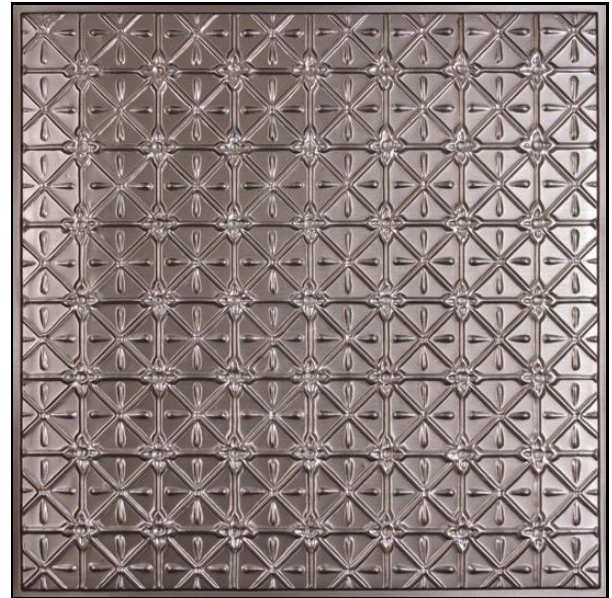

SPECIFICATIONS

Height	23.875 in.
Width	23.875 in.
Area	4 sq. ft. (nominal)
Features	Project 0.26 in. from tile face
Collection	Signature
Thickness	0.030 in.
Weight	12.8 oz. (nominal)
Material	98% recycled laminated rigid vinyl
Color	Tin
Finish	Brushed Metallic
Recessed Lighting	Yes, this style can be used with recessed lighting

INSTALLATION

Installation Type	Standard drop (15/16 to 1 in.) Slimline drop (9/16 in.) Refacing Glue-up (butt joint)
Borders	Yes, this style can be trimmed for use along borders
Strips Required	Yes, decorative strips or smooth strips required for glue-up installations
Direct Mount Grid	Yes, this product can be used with direct mount grid
Temp. Warning	Not recommended for installation where ceiling temperatures exceed 120°F
Sag Warning	Some minor sagging can occur when used in full-size grid squares