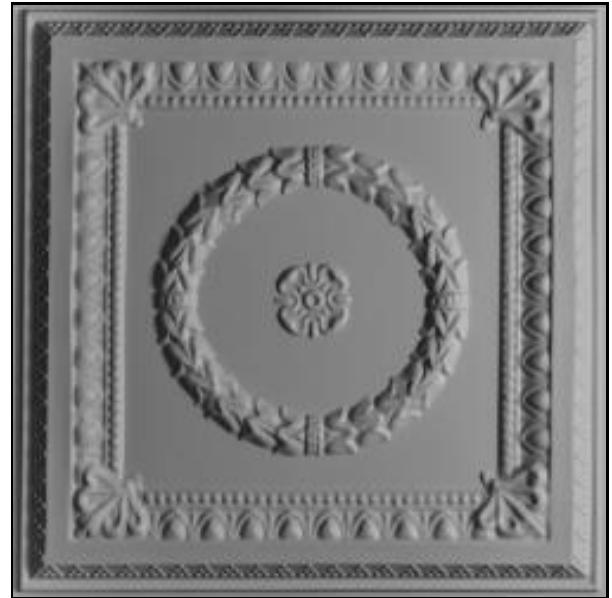

SPECIFICATIONS

Height	23.875 in.
Width	23.875 in.
Area	4 sq. ft. (nominal)
Features	Project 0.70 in. from tile face
Collection	Signature
Thickness	0.030 in.
Weight	12.8 oz. (nominal)
Material	100% recycled rigid vinyl
Color	Random Gray
Finish	Satin
Recessed Lighting	Yes, this style can be used with recessed lighting