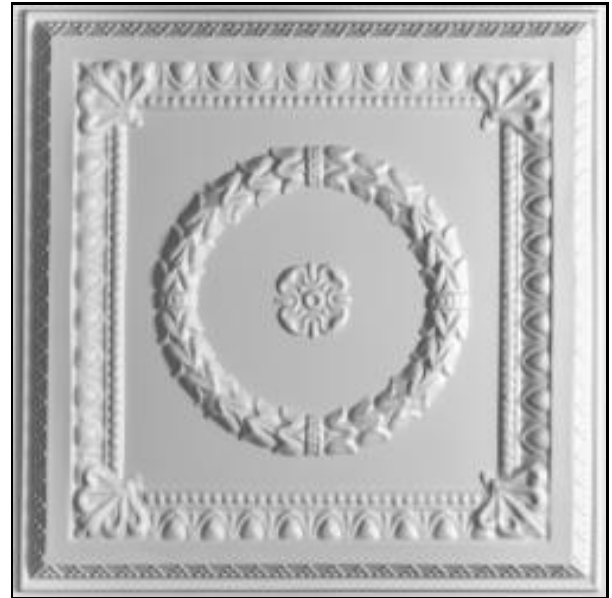

SPECIFICATIONS

Height	23.875 in.
Width	23.875 in.
Area	4 sq. ft. (nominal)
Features	Project 0.70 in. from tile face
Collection	Signature
Thickness	0.030 in.
Weight	12.8 oz. (nominal)
Material	Rigid vinyl
Color	White
Finish	Satin
Recessed Lighting	Yes, this style can be used with recessed lighting