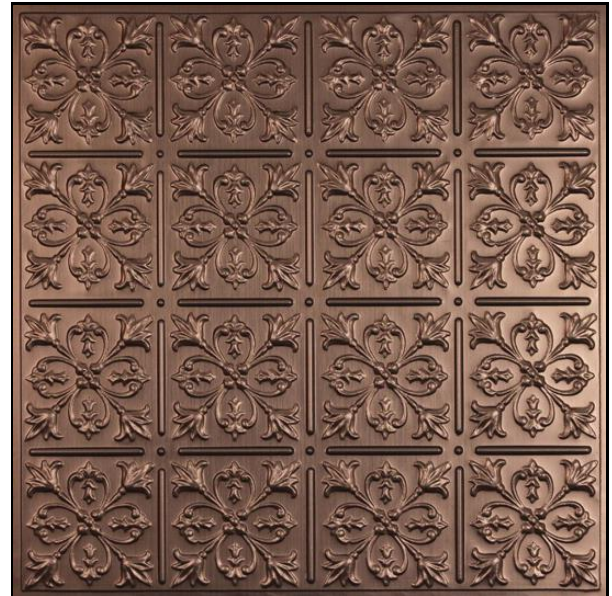

SPECIFICATIONS

Height	23.875 in.
Width	23.875 in.
Area	4 sq. ft. (nominal)
Features	Project 0.22 in. from tile face
Collection	Signature
Thickness	0.030 in.
Weight	12.8 oz. (nominal)
Material	98% recycled laminated rigid vinyl
Color	Bronze
Finish	Brushed Metallic
Recessed Lighting	Yes, this style can be used with recessed lighting