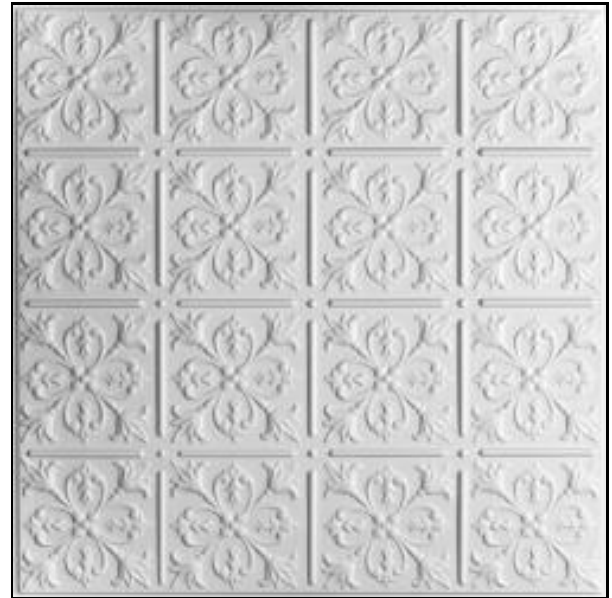

SPECIFICATIONS

Height	23.875 in.
Width	23.875 in.
Area	4 sq. ft. (nominal)
Features	Project 0.22 in. from tile face
Collection	Signature
Thickness	0.030 in.
Weight	12.8 oz. (nominal)
Material	Rigid vinyl
Color	White
Finish	Satin
Recessed Lighting	Yes, this style can be used with recessed lighting

INSTALLATION

Installation Type	Standard drop (15/16 to 1 in.) Slimline drop (9/16 in.) Refacing Glue-up (butt joint)
Borders	Yes, this style can be trimmed for use along borders
Strips Required	Yes, decorative strips or smooth strips required for glue-up installations
Direct Mount Grid	Yes, this product can be used with direct mount grid
Temp. Warning	Not recommended for installation where ceiling temperatures exceed 120°F
Sag Warning	Some minor sagging can occur when used in full-size grid squares