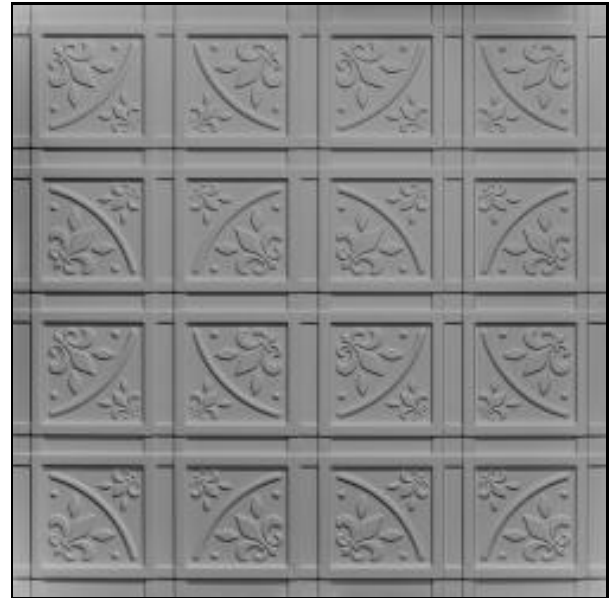

SPECIFICATIONS

Height	23.875 in.
Width	23.875 in.
Area	4 sq. ft. (nominal)
Practical Coverage Area	3.47 sq. ft.
Features	Project 0.17 in. from tile face
Collection	Signature
Thickness	0.030 in.
Weight	12.8 oz. (nominal)
Material	100% recycled rigid vinyl
Color	Random Gray
Finish	Satin

INSTALLATION

Installation Type	Glue-up (lap joint) Suitable for wall installation
Borders	Yes, this style can be trimmed for use along borders
Strips Required	No, this tile has an overlapping edge feature and no strips are required.
Temp. Warning	Do not install where temperature exceeds 140°F and keep heat sources 6 in. from tile surface.