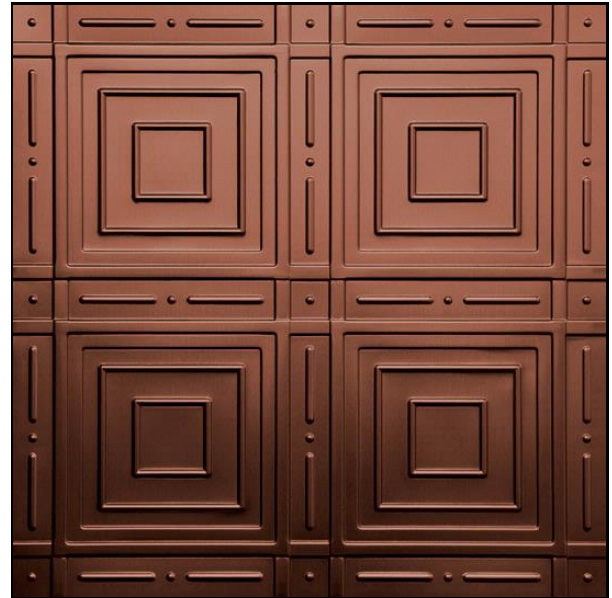

SPECIFICATIONS

Height	23.875 in.
Width	23.875 in.
Area	4 sq. ft. (nominal)
Practical Coverage Area	3.47 sq. ft.
Features	Project 0.11 in. from tile face
Collection	Signature
Thickness	0.030 in.
Weight	12.8 oz. (nominal)
Material	98% recycled laminated rigid vinyl
Color	Bronze
Finish	Brushed Metallic