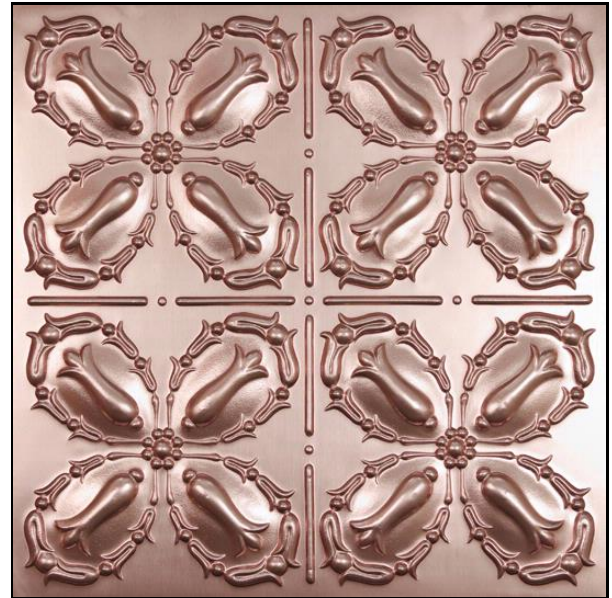

## SPECIFICATIONS

<b>Height</b>	23.875 in.
<b>Width</b>	23.875 in.
<b>Area</b>	4 sq. ft. (nominal)
<b>Features</b>	Project 0.50 in. from tile face
<b>Collection</b>	Signature
<b>Thickness</b>	0.030 in.
<b>Weight</b>	12.8 oz. (nominal)
<b>Material</b>	98% recycled laminated rigid vinyl
<b>Color</b>	Copper
<b>Finish</b>	Brushed Metallic

## INSTALLATION

<b>Installation Type</b>	Standard drop (15/16 to 1 in.) Slimline drop (9/16 in.) Refacing Glue-up (butt joint)
<b>Borders</b>	No, border tiles may be required
<b>Strips Required</b>	Yes, decorative strips or smooth strips required for glue-up installations
<b>Direct Mount Grid</b>	Yes, this product can be used with direct mount grid
<b>Temp. Warning</b>	Not recommended for installation where ceiling temperatures exceed 120°F