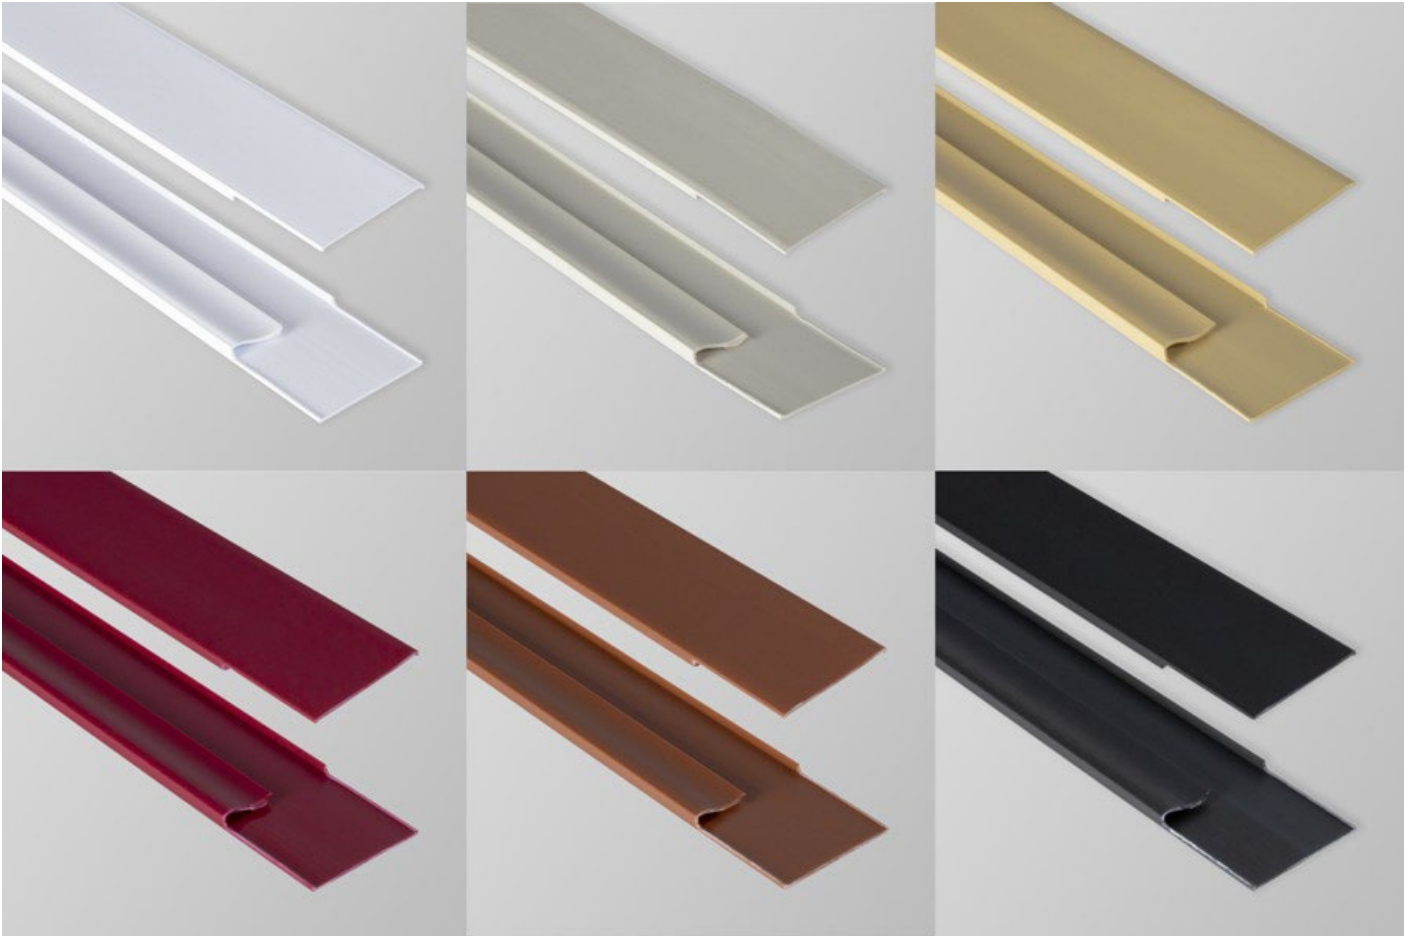

High Resolution Images: ceilume.com/pro/press.cfm

EZ-On snap-on grid covers are now available in six colors:
(Top, left to right) White, Mist, Oat (Bottom left to right) Garnet, Jasper, Onyx