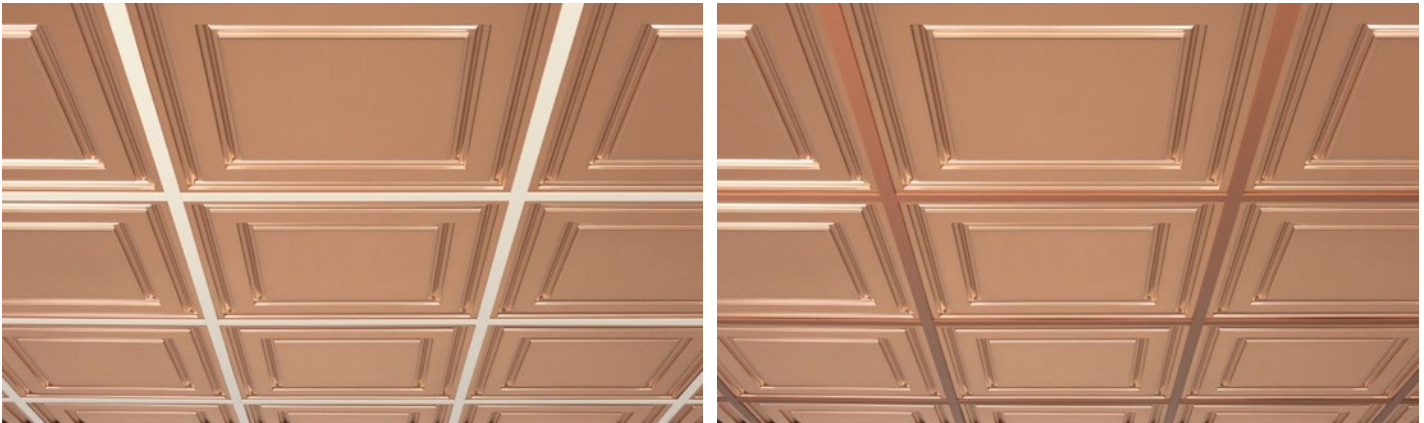

FOR IMMEDIATE RELEASE

Product News

New Colors of EZ-ON Grid Covers Renew Ceilings with Style

All photos by Ceilume

Before and After: (left) Ceilume's Copper metallic finish Oxford ceiling panels laid into a common white grid. (right) With Jasper-colored EZ-On Grid Covers, the ceiling is more unified and harmonious.

[300-word version]

EZ-On Drop Ceiling Grid Covers are now available in six colors, offering more options for renewing the appearance of suspended ceiling T-bar grids quickly and cost effectively. The new colors, Mist, Oat, Jasper, Garnet, and Onyx, join the popular White to provide tonal choices that will complement a wider range of ceiling colors and faux finishes than ever before. While grids are largely manufactured only in white or black, EZ-On Grid Covers open up a new dimension for designers to add style to a ceiling and give it a distinctive look.

Made by the manufacturer of Ceilume ceiling panels, EZ-On Grid Covers are snap-on vinyl strips that reface existing grids with a clean, new surface, rejuvenating the appearance of the ceiling system. They completely cover stained, yellowed, or damaged grids to make them look better-than-new, and present a surface that is durable and easy to maintain.

EZ-On Grid Covers can update a tired ceiling at a fraction of the time and cost it would take to paint or replace the grid. The system has only two components – one to cover grid members, the other for perimeter angles – and installs rapidly on virtually all grids with 15/16 in. (1 in. nominal) flanges. The six colors feature a satin surface that blends well with a variety of ceiling panels, whether they are rejuvenating a white or black grid, or changing the grid to enhance the color scheme of the ceiling.