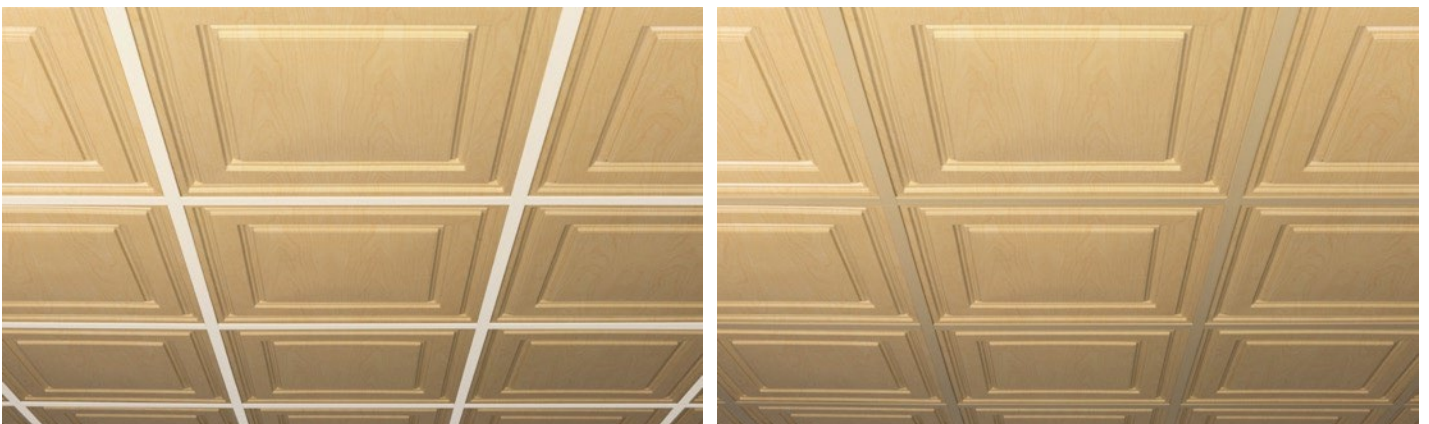

[300-word version]

EZ-On Drop Ceiling Grid Covers are now available in six colors, offering more options for renewing the appearance of suspended ceiling T-bar grids quickly and cost effectively. The new colors, Mist, Oat, Jasper, Garnet, and Onyx, join the popular White to provide tonal choices that will complement a wider range of ceiling colors and faux finishes than ever before. While grids are largely manufactured only in white or black, EZ-On Grid Covers open up a new dimension for designers to add style to a ceiling and give it a distinctive look.

All six colors of EZ-On are available direct from the manufacturer at www.ceilume.com/ez-on.

[100-Word Version]

Ceilume EZ-On Drop Ceiling Grid Covers are now available in six colors, offering more options for renewing suspended ceiling T-bar grids quickly and cost effectively. EZ-On Grid Covers are snap-on vinyl strips that cover stained, yellowed, or damaged grids with a clean, new durable satin surface that can update a tired ceiling at a fraction of the cost of painting or replacing the grids. The new colors, Mist, Oat, Jasper, Garnet, and Onyx, join the popular White to provide tonal choices that will complement a wider range of ceiling colors than ever before. EZ-On are available at www.ceilume.com/ez-on.

Media Contact

Steve Miller, pr@ceilume.com, 1-818-399-6596

High Resolution Images: ceilume.com/pro/press.cfm

EZ-On snap-on grid covers are now available in six colors:
(Top, left to right) White, Mist, Oat (Bottom left to right) Garnet, Jasper, Onyx